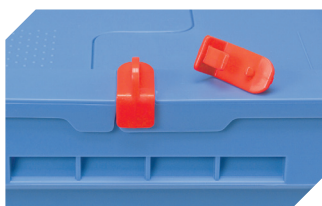

Information & Service
www.bitto.com

BITO
 STORAGE
 SYSTEMS

Multi-purpose containers MB, with hinged two-part lid

MBD43171 | Accessories

Security seals
MBP1 - suited for BITOBOX MB
6-10810

Connector clips
6-15625

Security seals
MBP2 - suited for BITOBOX MB
6-15705

Security seals
MBP2-L - suited for BITOBOX MB,
XL, SL
6-19162

Transport dollies
for multi-purpose containers sized
800 x 400 mm and 800 x 600 mm
L 720 x W 540 mm
6-19439

Locking clips
suited for BITOBOX MB
6-20299

Document pockets
self-adhesive
2 sides open
L 145 x W 100 mm
46-21108

Barcoded security seals
MBP3 - suited for BITOBOX MBs in all
sizes and XLs 800 x 600 mm
6-31550