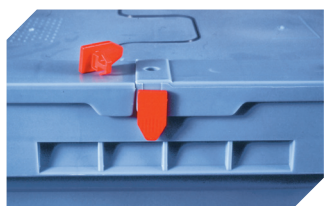

Other colours / special colours on request

Dimensions, tolerances as specified in DIN 16901	
Outside length top	410 mm
Outside width top	300 mm
Height	190 mm
Inside length top	349 mm
Inside width top	271 mm
Inside length base	313 mm
Inside width base	235 mm
Height of stacking rim	50 mm

Information & Service
www.bitto.com

BITO
 STORAGE
 SYSTEMS

Multi-purpose containers MB, with hinged two-part lid

MBD43171 | Accessories

Security seals
MBP1 - suited for BITOBOX MB
6-10810

Connector clips
6-15625