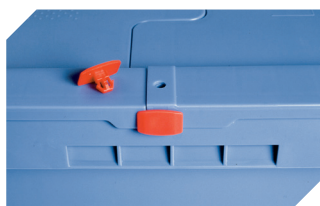

Information & Service
www.bitto.com

BITO
 STORAGE
 SYSTEMS

Multi-purpose containers MB, with hinged two-part lid

MBD43171 | Accessories

Security seals
MBP1 - suited for BITOBOX MB
6-10810

Connector clips
6-15625

Security seals
MBP2 - suited for BITOBOX MB
6-15705

Security seals
MBP2-L - suited for BITOBOX MB,
XL, SL
6-19162

Transport dollies
for multi-purpose containers sized
800 x 400 mm and 800 x 600 mm
L 720 x W 540 mm
6-19439

Locking clips
suited for BITOBOX MB
6-20299

Document pockets
self-adhesive
2 sides open
L 145 x W 100 mm
46-21108

Barcoded security seals
MBP3 - suited for BITOBOX MBs in all
sizes and XLs 800 x 600 mm
6-31550