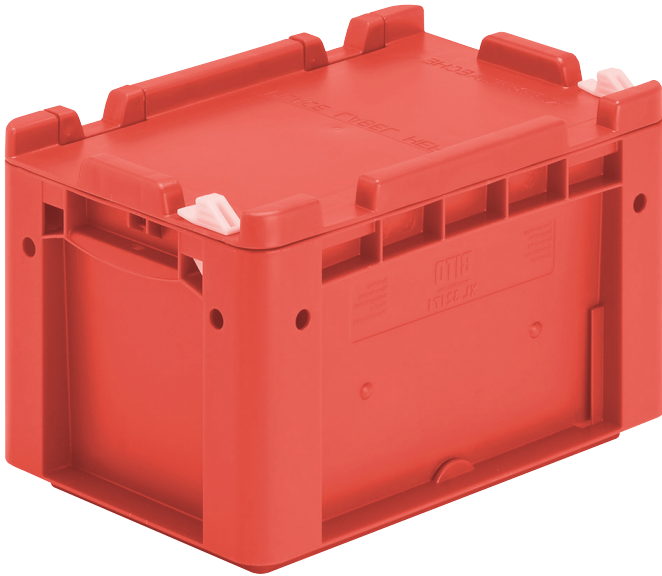

European size stacking containers XL, hinged on one side and closed with 2 snap locks on the other side

XL32171ASDV | Data sheet

Pos. Dimensions, tolerances as specified in DIN 16901

Pos.	Dimensions, tolerances as specified in DIN 16901	
A	Outside length top	300 mm
B	Outside width top	200 mm
C	Height	188 mm

Product features

Weight	0.93 kg
*Load capacity	15 kg
Volume	6 litres
Warranty	5 year BITO QUALITY
ESD	ESD version upon request
Temperature range	-20°C to +80°C
Food safety	✓
Material	PP
Stock item	✓
Pcs/pack	1
colour	red
Ref. no.	43-30412

* Load capacity data according to EN 13117 refer to an ambient temperature of 23 °C.

Dimensions, tolerances as specified in DIN 16901

Outside length top	300 mm
Outside width top	200 mm
Height	188 mm
Inside length top	268 mm
Inside width top	168 mm
Inside height	167 mm

Information & Service
www.bitto.com

BITO
STORAGE
SYSTEMS

European size stacking containers XL, hinged on one side and closed with 2 snap locks on the other side

XL32171ASDV | Accessories

Covers for palletised loads