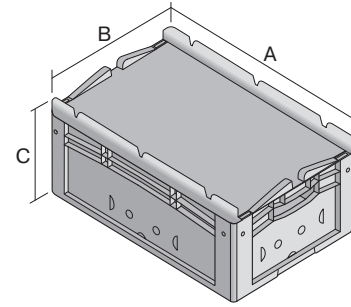

European size stacking containers XL, hinged on one side and closed with 2 snap locks on the other side

XL43221ASDV | Data sheet

Pos. Dimensions, tolerances as specified in DIN 16901

Pos.	Dimensions, tolerances as specified in DIN 16901	
A	Outside length top	400 mm
B	Outside width top	300 mm
C	Height	238 mm

Product features

Weight	1.72 kg
*Stacking load	250 kg
*Load capacity	30 kg
Volume	19 litres
Warranty	5 year BITO QUALITY
ESD	ESD version upon request
Temperature range	-20°C to +80°C
Food safety	✓
Material	PP
Stock item	✓
Pcs/pack	1
colour	blue
Ref. no.	43-22260

* Load capacity data according to EN 13117 refer to an ambient temperature of 23 °C.

Dimensions, tolerances as specified in DIN 16901

Outside length top	400 mm
Outside width top	300 mm
Height	238 mm
Inside length top	368 mm
Inside width top	268 mm
Inside length base	359 mm
Inside width base	259 mm
Inside height	217 mm

Printed message

Pad printing area on short side (front)	40 x 180 mm
Pad printing area on short side (rear)	40 x 180 mm
Pad printing area on long side	40 x 230 mm
Hot foil printing area on short side (front)	40 x 180 mm
Hot foil printing area on short side (rear)	40 x 230 mm
Hot foil printing area on long side	40 x 230 mm
Injection mold printing area on long side	25 x 130 mm