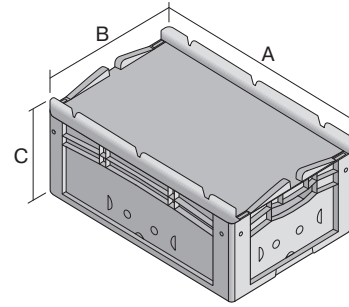

European size stacking containers XL, hinged on one side and closed with 2 snap locks on the other side

XL64171ASDV | Data sheet

Pos. Dimensions, tolerances as specified in DIN 16901

| Pos. | Dimensions, tolerances as specified in DIN 16901 | |
|------|--|--------|
| A | Outside length top | 600 mm |
| B | Outside width top | 400 mm |
| C | Height | 188 mm |

Product features

| | |
|-------------------|--------------------------|
| Weight | 2.70 kg |
| *Stacking load | 300 kg |
| *Load capacity | 15 kg |
| Volume | 31 litres |
| Warranty | 5 year BITO QUALITY |
| ESD | ESD version upon request |
| Temperature range | -20°C to +80°C |
| Food safety | ✓ |
| Material | PP |
| Stock item | ✓ |
| Pcs/pack | 1 |
| colour | blue |
| Ref. no. | 43-22253 |

* Load capacity data according to EN 13117 refer to an ambient temperature of 23 °C.

Dimensions, tolerances as specified in DIN 16901

| | |
|--------------------|--------|
| Outside length top | 600 mm |
| Outside width top | 400 mm |
| Height | 188 mm |
| Inside length top | 568 mm |
| Inside width top | 368 mm |
| Inside length base | 559 mm |
| Inside width base | 359 mm |
| Inside height | 166 mm |