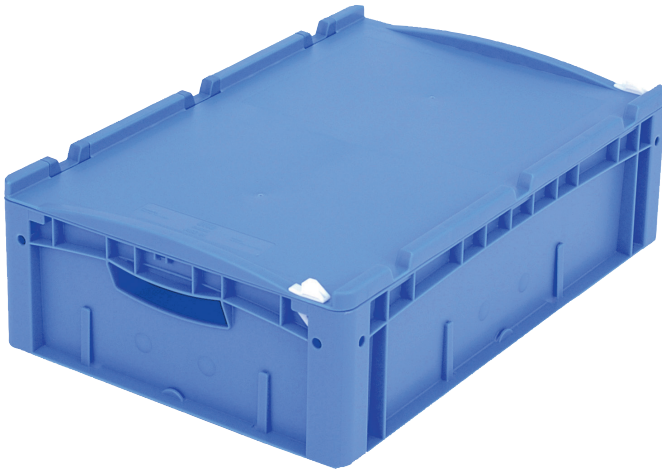

European size stacking containers XL, hinged on one side and closed with 2 snap locks on the other side

XL64171ASDV | Data sheet

Pos. Dimensions, tolerances as specified in DIN 16901

| Pos. | Dimensions, tolerances as specified in DIN 16901 | |
|------|--|--------|
| A | Outside length top | 600 mm |
| B | Outside width top | 400 mm |
| C | Height | 188 mm |

Product features

| | |
|-------------------|--------------------------|
| Weight | 2.70 kg |
| *Stacking load | 300 kg |
| *Load capacity | 15 kg |
| Volume | 31 litres |
| Warranty | 5 year BITO QUALITY |
| ESD | ESD version upon request |
| Temperature range | -20°C to +80°C |
| Food safety | ✓ |
| Material | PP |
| Stock item | ✓ |
| Pcs/pack | 1 |
| colour | blue |
| Ref. no. | 43-22253 |

Information & Service
www.bitto.com

BITO
STORAGE
SYSTEMS

European size stacking containers XL, hinged on one side and closed with 2 snap locks on the other side

XL64171ASDV | Accessories

Covers for palletised loads