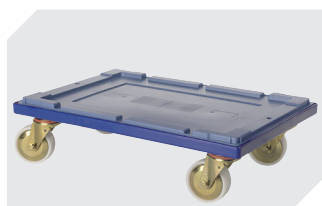

| Product features | *Load capacity as specified in EN 13117 |
|------------------|---|
| Weight | 2.38 kg |
| *Load capacity | 35 kg |
| Volume | 58 litres |
| ESD | No |
| Food safety | - |
| Material | PP |
| Stock item | ✓ |
| Pcs/pallet | 80 |
| Pcs/pack | 1 |
| colour | dove blue |
| Ref. no. | 6-10804 |

Other colours / special colours on request

| Dimensions, tolerances as specified in DIN 16901 | |
|--|--------------|
| Outside length top | 600 mm |
| Outside width top | 400 mm |
| Height | 323 mm |
| Inside length top | 540 mm |
| Inside width top | 371 mm |
| Inside length base | 498 mm |
| Inside width base | 329 mm |
| Height of stacking rim | 80 mm |
| Pick opening W x H | 158 x 439 mm |

Information & Service
www.bito.com

BITO
 STORAGE
 SYSTEMS

Multi-purpose containers MB, with long side pick opening

MB64326 | Accessories

Transport dolly

for multi-purpose containers sized

600 x 400 mm

L 620 x W 420 mm