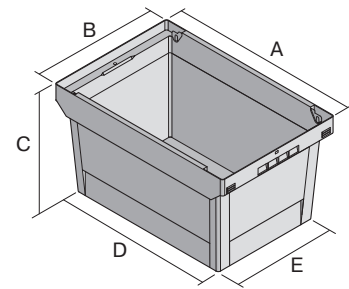

Multi-purpose containers MB, with long side pick opening

MB64326 | Data sheet

Pos. Dimensions, tolerances as specified in DIN 16901

| Pos. | Dimensions, tolerances as specified in DIN 16901 | |
|------|--|--------|
| A | Outside length top | 600 mm |
| B | Outside width top | 400 mm |
| C | Height | 323 mm |
| D | Base length outside | 505 mm |
| E | Base width outside | 335 mm |
| F | Width of view and pick opening | 158 mm |
| G | Height of view and pick opening | 439 mm |

| Product features | *Load capacity as specified in EN 13117 |
|------------------|---|
| Weight | 2.38 kg |
| *Load capacity | 35 kg |
| Volume | 58 litres |
| ESD | No |
| Food safety | - |
| Material | PP |
| Stock item | ✓ |
| Pcs/pallet | 80 |
| Pcs/pack | 1 |
| colour | dove blue |
| Ref. no. | 6-10804 |

Other colours / special colours on request

| Dimensions, tolerances as specified in DIN 16901 | |
|--|--------------|
| Outside length top | 600 mm |
| Outside width top | 400 mm |
| Height | 323 mm |
| Inside length top | 540 mm |
| Inside width top | 371 mm |
| Inside length base | 498 mm |
| Inside width base | 329 mm |
| Height of stacking rim | 80 mm |
| Pick opening W x H | 158 x 439 mm |

Information & Service
www.bito.com

BITO
 STORAGE
 SYSTEMS

Multi-purpose containers MB, with long side pick opening

MB64326 | Accessories

Transport dolly

for multi-purpose containers sized

600 x 400 mm

L 620 x W 420 mm