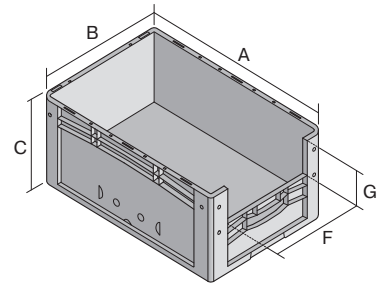

European size stacking containers XL, with short side pick opening

XL43174 | Data sheet

Pos. Dimensions, tolerances as specified in DIN 16901

Pos.	Dimensions, tolerances as specified in DIN 16901	
A	Outside length top	400 mm
B	Outside width top	300 mm
C	Height	170 mm
F	Width of view and pick opening	212 mm
G	Height of view and pick opening	81 mm

Product features

Weight	0.93 kg
*Stacking load	200 kg
*Load capacity	15 kg
Volume	15 litres
Warranty	5 year BITO QUALITY
ESD	ESD version upon request
Temperature range	-20°C to +80°C
Food safety	✓
Material	PP
Stock item	-
Pcs/pack	1
colour	blue
Ref. no.	43-14980

* Load capacity data according to EN 13117 refer to an ambient temperature of 23 °C.

Dimensions, tolerances as specified in DIN 16901

Outside length top	400 mm
Outside width top	300 mm
Height	170 mm
Inside length top	368 mm
Inside width top	268 mm
Inside height	167 mm
Pick opening W x H	212 x 81 mm

Information & Service
www.bitto.com

BITO
STORAGE
SYSTEMS

European size stacking containers XL, with short side pick opening **XL43174** | Accessories

Labels
suited for BITOBOX XL and KLT with a height of at least 170 mm
W 210 x H 74 mm
43-14557