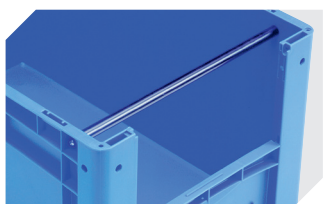

Handles
for European size stacking containers XL
for European size stacking containers BN
L 267 mm
43-9409