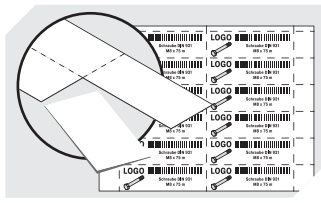

# Storage and handling bins RK RK6209 | Data sheet

Pos. Dimensions, tolerances as specified in DIN 16901

Pos.	Dimensions, tolerances as specified in DIN 16901	
A	Outside length top	600 mm
B	Outside width top	234 mm
C	Height	90 mm

## Dimensions, tolerances as specified in DIN 16901

Outside length top	600 mm
Outside width top	234 mm
Height	90 mm
Inside length top	556 mm
Inside width top	211 mm
Inside length base	551 mm
Inside width base	208 mm
Inside height	80 mm

## RK6209 | Accessories

**Label covers**  
for storage and handling bins RK  
L 192 x W 40 mm  
**3-1067**

**Longitudinal dividers**  
for storage and handling bins RK  
**3-1077**

**Dust covers**  
for storage and handling bins RK  
L 561 x W 223 mm  
**3-1133**

**Carry/safety handle**  
for storage and handling bins RK  
**3-1515**

**Cross dividers**  
for storage and handling bins RK  
**3-1590**

**Label sheets**  
W 192 x H 39 mm  
**46-20771**