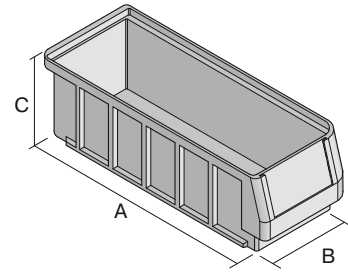

# Storage and handling bins RK RK5214 | Data sheet

Pos. Dimensions, Tolerances as specified in DIN 16901

Pos.	Dimensions, Tolerances as specified in DIN 16901	
A	Outside length top	500 mm
B	Outside width top	234 mm
C	Height	140 mm

Features	*Load capacity as specified in EN 13117
Proper weight	0.86 kg
*Stacking load	40 kg
*Load capacity	13 kg
Volume	12.0 Litres
Warranty	5 year BITO QUALITY
ESD	ESD version upon request
Temperature range	-20°C to +90°C
Food safety	✓
Material	PP
Stock item	✓
Pcs/pack	6
Colour	dove blue
Ref. no.	3-1441

Other colours / special colours on request

Dimensions, Tolerances as specified in DIN 16901	
Outside length top	500 mm
Outside width top	234 mm
Height	140 mm
Inside length top	453 mm
Inside width top	210 mm
Inside length base	452 mm
Inside width base	208 mm
Inside height	129 mm