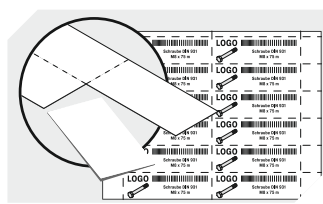

# Storage and handling bins RK RK5214 | Data sheet

Pos. Dimensions, Tolerances as specified in DIN 16901

Pos.	Dimensions, Tolerances as specified in DIN 16901	
A	Outside length top	500 mm
B	Outside width top	234 mm
C	Height	140 mm

Other colours / special colours on request

Dimensions, Tolerances as specified in DIN 16901	
Outside length top	500 mm
Outside width top	234 mm
Height	140 mm
Inside length top	453 mm
Inside width top	210 mm
Inside length base	452 mm
Inside width base	208 mm
Inside height	129 mm

## RK5214 | Accessories

**Label covers**  
for storage and handling bins RK  
L 192 x W 60 mm  
**3-1068**

**Longitudinal dividers**  
for storage and handling bins RK  
**3-1078**

**Dust covers**  
for storage and handling bins RK  
L 462 x W 223 mm  
**3-1131**

**Carry/safety handle**  
for storage and handling bins RK  
**3-1515**

**Cross dividers**  
for storage and handling bins RK  
**3-1591**

**Labels**  
Printable label sheets  
W 192 x H 60 mm  
**46-20772**