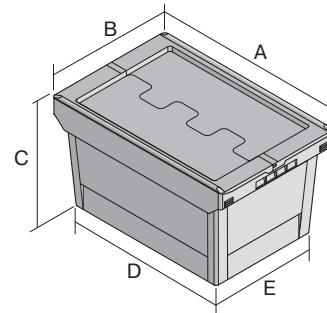

Multi-purpose containers MB, with locking system

MBD86421D BS1 | Data sheet

Pos. Dimensions, tolerances as specified in DIN 16901

A	Outside length top	800 mm
B	Outside width top	600 mm
C	Height	453 mm
D	Base length outside	690 mm
E	Base width outside	508 mm

Product features	*Load capacity as specified in EN 13117
Weight	9.39 kg
*Stacking load	300 kg
*Load capacity	200 kg
Volume	147 litres
ESD	No
Food safety	-
Material	PP
Stock item	✓
Pcs/pack	1
colour	bin colour dove blue - double base in dark grey/black
Ref. no.	6-20293

Dimensions, tolerances as specified in DIN 16901	
Outside length top	800 mm
Outside width top	600 mm
Height	453 mm
Inside length base	682 mm
Inside width base	500 mm
Inside height	389 mm

Other colours / special colours on request

Information & Service
www.bitocom

Multi-purpose containers MB, with locking system

MBD86421D BS1 | Accessories

Label covers
for multi-purpose containers MB
W 60 x H 80.4 mm
6-15244

Transport dolly
for multi-purpose containers sized
800 x 400 mm and 800 x 600 mm
L 720 x W 540 mm
6-19439