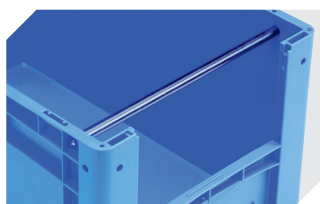

Transport dollies
polypropylene wheels
L 620 x W 420 mm
43-1491

Insertable windows
for European size stacking containers XL
43-18584

Label covers
for European size stacking containers XL
and small parts containers KLT
W 209 x H 67 mm
9-20053

Drop-on lids
for European size stacking containers XL
L 400 x W 300 mm
43-20303

Grip closures
for European size stacking containers XL
with a height of 170, 220 and 270 mm
43-31450

Handles
for European size stacking containers XL
for European size stacking containers BN
L 267 mm
43-9409