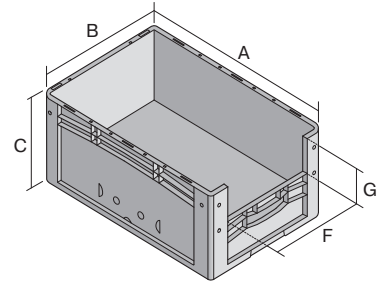

European size stacking containers XL, with short side pick opening

XL43224 | Data sheet

Pos. Dimensions, tolerances as specified in DIN 16901

Pos.	Dimensions, tolerances as specified in DIN 16901	
A	Outside length top	400 mm
B	Outside width top	300 mm
C	Height	220 mm
F	Width of view and pick opening	212 mm
G	Height of view and pick opening	106 mm

Product features

Weight	1.10 kg
*Stacking load	200 kg
*Load capacity	20 kg
Volume	19 litres
Warranty	5 year BITO QUALITY
ESD	ESD version upon request
Temperature range	-20°C to +80°C
Food safety	✓
Material	PP
Stock item	-
Pcs/pack	1
colour	blue
Ref. no.	43-14982

* Load capacity data according to EN 13117 refer to an ambient temperature of 23 °C.

Dimensions, tolerances as specified in DIN 16901

Outside length top	400 mm
Outside width top	300 mm
Height	220 mm
Inside length top	368 mm
Inside width top	268 mm
Inside height	217 mm
Pick opening W x H	212 x 106 mm

Information & Service
www.bito.com

BITO
 STORAGE
 SYSTEMS

European size stacking containers XL, with short side pick opening XL43224 | Accessories

Labels
suited for BITOBOX XL and KLT with a height of at least 170 mm
W 210 x H 74 mm
43-14557