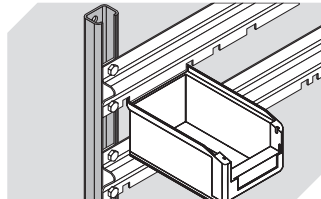

Louvred panel uprights
L 1000 x W 35 x H 25 mm
8-5928