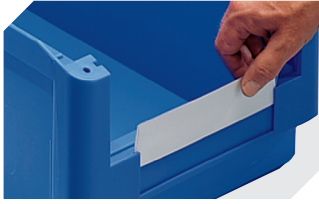

Storage bins SK

SK3522 | Accessories

Label covers
for storage bins SK
L 98 x W 39 mm
2-1063