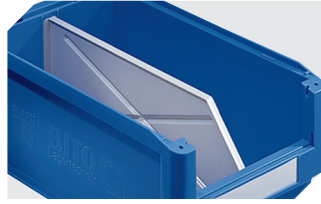

Longitudinal dividers
for storage bins SK
2-1074