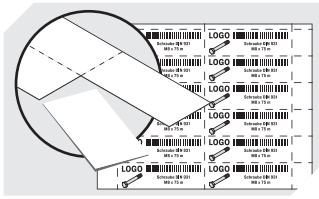

Other colours / special colours on request

Dimensions, tolerances as specified in DIN 16901	
Outside length top	350 mm
Outside width top	210 mm
Height	200 mm
Inside length top	299 mm
Inside width top	186 mm
Inside length base	296 mm
Inside width base	184 mm
Inside height	188 mm
Stacking height	193 mm
Height below handle	60 mm
Pick opening W x H	158 x 85 mm
Label dimensions L x W	98 x 36 mm

Printed message	
Pad printing area on short side (front)	160 x 30 mm
Pad printing area on short side (rear)	140 x 100 mm
Pad printing area on long side	250 x 40 mm
Screen printing area on short side (rear)	130 x 110 mm
Hot foil printing area on short side (rear)	160 x 100 mm
Hot foil printing area on long side	250 x 40 mm
Injection mold printing area on long side	215 x 40 mm

# SK3522 | Accessories

**Label covers**  
for storage bins SK  
L 98 x W 39 mm  
**2-1063**

**Longitudinal dividers**  
for storage bins SK  
**2-1074**

**Insertable windows**  
for storage bins SK  
**2-1111**

**Dust covers**  
for storage bins SK  
L 330 x W 203 x H 2 mm  
**2-1134**

**Label sheets**  
W 98 x H 36 mm  
**46-20775**

**Louvred panel uprights**  
L 1000 x W 35 x H 25 mm  
**8-5928**

**Bin suspension rails**  
L 1126 mm  
**8-7869**