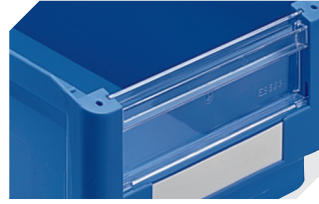

# SK3522 | Accessories

**Label covers**  
for storage bins SK  
L 98 x W 39 mm  
**2-1063**

**Longitudinal dividers**  
for storage bins SK  
**2-1074**

**Insertable windows**  
for storage bins SK  
**2-1111**