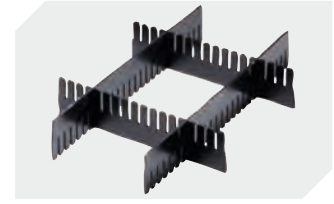

Information & Service
www.bitto.com

BITO
 STORAGE
 SYSTEMS

Small parts containers KLT with ribbed base

KLT64270R | Accessories

Locking systems BS
for small parts containers KLT
7-14434

Labels
W 210 x H 74 mm
43-14557

Transport dolly
polypropylene wheels
L 620 x W 420 mm
43-1491

Slot-in divider strips
Material thickness 5 mm
L 1150 x H 180 mm
7-15509

Slot-in divider strips
Material thickness 5 mm
L 1150 x H 50 mm
43-18417

Slot-in divider strips
Material thickness 5 mm
L 1150 x H 80 mm
43-18418

Slot-in divider strips
Material thickness 10 mm
L 950 x H 55 mm
43-18419

Slot-in divider strips
Material thickness 10 mm
L 950 x H 120 mm
43-18420