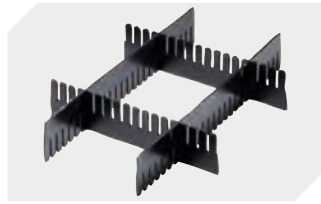

Information & Service
www.bitto.com

BITO
 STORAGE
 SYSTEMS

Small parts containers KLT with ribbed base

KLT64270R | Accessories

Locking systems BS
for small parts containers KLT
7-14434

Labels
W 210 x H 74 mm
43-14557

Transport dolly
polypropylene wheels
L 620 x W 420 mm
43-1491

Slot-in divider strips
Material thickness 5 mm
L 1150 x H 180 mm
7-15509

Slot-in divider strips
Material thickness 5 mm
L 1150 x H 50 mm
43-18417

Slot-in divider strips
Material thickness 5 mm
L 1150 x H 80 mm
43-18418

Slot-in divider strips
Material thickness 10 mm
L 950 x H 55 mm
43-18419

Slot-in divider strips
Material thickness 10 mm
L 950 x H 120 mm
43-18420