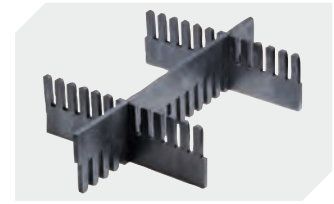

Information & Service
www.bitto.com

BITO
 STORAGE
 SYSTEMS

Small parts containers KLT with ribbed base

KLT64270R | Accessories

Locking systems BS
for small parts containers KLT
7-14434

Labels
W 210 x H 74 mm
43-14557

Transport dolly
polypropylene wheels
L 620 x W 420 mm
43-1491

Slot-in divider strips
Material thickness 5 mm
L 1150 x H 180 mm
7-15509

Slot-in divider strips
Material thickness 5 mm
L 1150 x H 50 mm
43-18417

Slot-in divider strips
Material thickness 5 mm
L 1150 x H 80 mm
43-18418

Slot-in divider strips
Material thickness 10 mm
L 950 x H 55 mm
43-18419

Slot-in divider strips
Material thickness 10 mm
L 950 x H 120 mm
43-18420