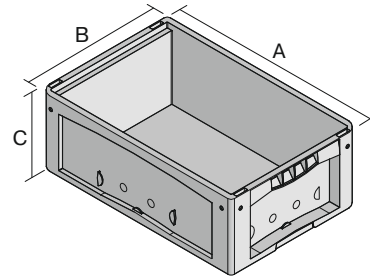

Small parts containers KLT with ribbed base

KLT64270R | Data sheet

Pos. Dimensions, Tolerances as specified in DIN 16901

Pos.	Dimensions, Tolerances as specified in DIN 16901	
A	Outside length top	600 mm
B	Outside width top	400 mm
C	Height	270 mm

Features	*Load capacity as specified in EN 13117
Proper weight	3.18 kg
*Stacking load	500 kg
*Load capacity	50 kg
Volume	45 Litres
Warranty	5 year BITO QUALITY
ESD	ESD version upon request
Temperature range	-20°C to +90°C
Food safety	✓
Material	PP
Stock item	-
Pcs/pack	1
Colour	turquoise
Ref. no.	9-16810

Other colours / special colours on request

Dimensions, Tolerances as specified in DIN 16901	
Outside length top	600 mm
Outside width top	400 mm
Height	270 mm
Inside length top	541 mm
Inside width top	368 mm
Inside height	250 mm

Transport dolly
polypropylene wheels
L 620 x W 420 mm
43-1491

Slot-in divider strips
Material thickness 5 mm
L 1150 x H 180 mm
7-15509

Slot-in divider strips
Material thickness 5 mm
L 1150 x H 50 mm
43-18417