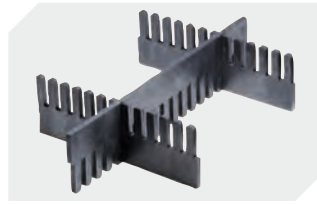

Information & Service
www.bitto.com

BITO
 STORAGE
 SYSTEMS

Small parts containers KLT with ribbed base

KLT64270R | Accessories

Locking systems BS
for small parts containers KLT
7-14434

Labels
W 210 x H 74 mm
43-14557

Transport dolly
polypropylene wheels
L 620 x W 420 mm
43-1491

Slot-in divider strips
Material thickness 5 mm
L 1150 x H 180 mm
7-15509

Slot-in divider strips
Material thickness 5 mm
L 1150 x H 50 mm
43-18417

Slot-in divider strips
Material thickness 5 mm
L 1150 x H 80 mm
43-18418

Slot-in divider strips
Material thickness 10 mm
L 950 x H 55 mm
43-18419

Slot-in divider strips
Material thickness 10 mm
L 950 x H 120 mm
43-18420