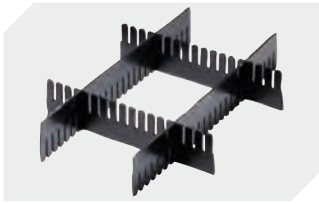

Information & Service
www.bitto.com

BITO
 STORAGE
 SYSTEMS

Small parts containers KLT with ribbed base

KLT64270R | Accessories

Locking systems BS
for small parts containers KLT
7-14434

Labels
W 210 x H 74 mm
43-14557

Transport dolly
polypropylene wheels
L 620 x W 420 mm
43-1491

Slot-in divider strips
Material thickness 5 mm
L 1150 x H 180 mm
7-15509

Slot-in divider strips
Material thickness 5 mm
L 1150 x H 50 mm
43-18417

Slot-in divider strips
Material thickness 5 mm
L 1150 x H 80 mm
43-18418

Slot-in divider strips
Material thickness 10 mm
L 950 x H 55 mm
43-18419

Slot-in divider strips
Material thickness 10 mm
L 950 x H 120 mm
43-18420