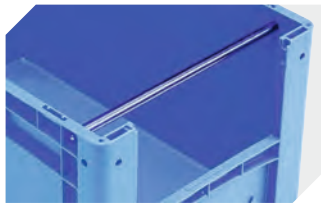

Information & Service
www.bitto.com

BITO
 STORAGE
 SYSTEMS

European size stacking containers XL, with short side pick opening **XL86524** | Accessories

Transport dolly
for containers sized 800 x 600 mm
L 800 x W 600 mm
43-1150

Labels
W 210 x H 74 mm
43-14557

Drop-on lid
for European size stacking containers XL
L 800 x W 600 mm
43-14853

Label covers
for European size stacking containers XL
and small parts containers KLT
W 209 x H 67 mm
9-20053