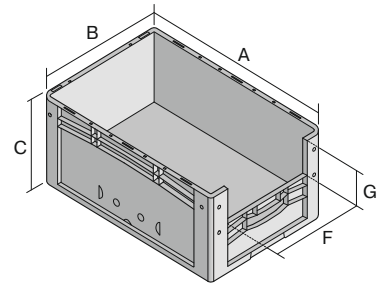

European size stacking containers XL, with short side pick opening

XL86524 | Data sheet

Pos. Dimensions, Tolerances as specified in DIN 16901

Pos.	Dimensions, Tolerances as specified in DIN 16901	
A	Outside length top	800 mm
B	Outside width top	600 mm
C	Height	520 mm
F	Width of view and pick opening	459 mm
G	Height of view and pick opening	253 mm

Features	*Load capacity as specified in EN 13117
Proper weight	7.74 kg
*Stacking load	500 kg
*Load capacity	60 kg
Volume	213 Litres
Warranty	5 year BITO QUALITY
ESD	ESD version upon request
Temperature range	-20°C to +90°C
Food safety	✓
Material	PP
Stock item	✓
Pcs/pack	1
Colour	blue
Ref. no.	43-22575

Other colours / special colours on request

Dimensions, Tolerances as specified in DIN 16901	
Outside length top	800 mm
Outside width top	600 mm
Height	520 mm
Inside length top	762 mm
Inside width top	562 mm
Inside height	515 mm
Pick opening W x H	459 x 253 mm

Information & Service
www.bitto.com

BITO
 STORAGE
 SYSTEMS

European size stacking containers XL, with short side pick opening **XL86524** | Accessories

Transport dolly
for containers sized 800 x 600 mm
L 800 x W 600 mm
43-1150