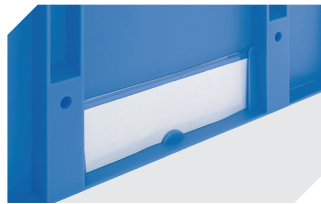

Label covers

for European size stacking containers

XL and small parts containers KLT

W 209 x H 67 mm

9-20053