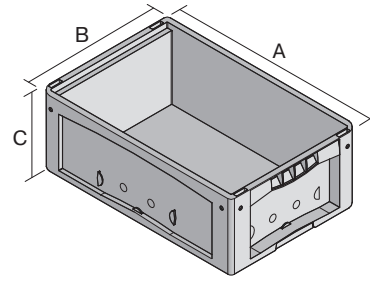

Small parts containers KLT, hinged on one side and closed with 2 snap locks on the other side

KLT43270ASDV | Data sheet

Pos. Dimensions, tolerances as specified in DIN 16901

Pos.	Dimensions, tolerances as specified in DIN 16901	
A	Outside length top	400 mm
B	Outside width top	300 mm
C	Height	288 mm

Product features

Weight	2.21 kg
*Stacking load	300 kg
*Load capacity	50 kg
Volume	22.20 litres
Warranty	5 year BITO QUALITY
ESD	ESD version upon request
Temperature range	-20°C to +80°C
Food safety	✓
Material	PP
Stock item	✓
Pcs/pack	1
colour	turquoise
Ref. no.	9-22251

* Load capacity data according to EN 13117 refer to an ambient temperature of 23 °C.

Dimensions, tolerances as specified in DIN 16901

Outside length top	400 mm
Outside width top	300 mm
Height	288 mm
Inside length top	341 mm
Inside width top	268 mm
Inside height	266 mm

Information & Service
www.bitto.com

BITO
STORAGE
SYSTEMS

Small parts containers KLT, hinged on one side and closed with 2 snap locks on the other side

KLT43270ASDV | Accessories

Labels

suited for BITOBOX XL and KLT with a height of at least 170 mm