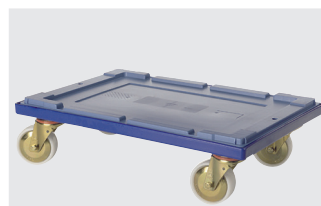

# Multi-purpose containers MB Food & Delivery, with hinged two-part lid MBDEC64371 | Accessories

**Cross dividers for thermo boxes**  
L 298 x W 25 x H 294 mm  
**79-51050**

**Cold packs for chilled products**  
suited for -3°C  
L 296 x W 25 x H 294 mm  
**79-51053**

**Cold packs for chilled and frozen products**  
suited for -21°C  
L 296 x W 25 x H 294 mm  
**79-51054**

**Thermo boxes 64**  
L 528 x W 358 x H 352 mm  
**79-51057**

**Thermo boxes 32**  
L 358 x W 263 x H 352 mm  
**79-51058**