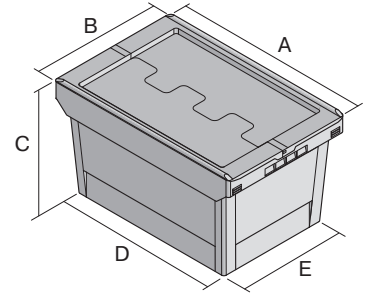

## MBDEC64371 | Data sheet

Pos. Dimensions, tolerances as specified in DIN 16901

A	Outside length top	610 mm
B	Outside width top	400 mm
C	Height	390 mm

### Product features

Weight	3.10 kg
*Stacking load	160 kg
*Load capacity	28 kg
Volume	67 litres
Warranty	5 year BITO QUALITY
ESD	No
Temperature range	-20°C to +80°C
Food safety	-
Material	PP
Stock item	✓
Pcs/pack	1
colour	dove blue
Ref. no.	79-51075

### Dimensions, tolerances as specified in DIN 16901

Outside length top	610 mm
Outside width top	400 mm
Height	390 mm
Inside height	365 mm
Useful interior height when stacked	357 mm

Information & Service  
[www.bitto.com](http://www.bitto.com)