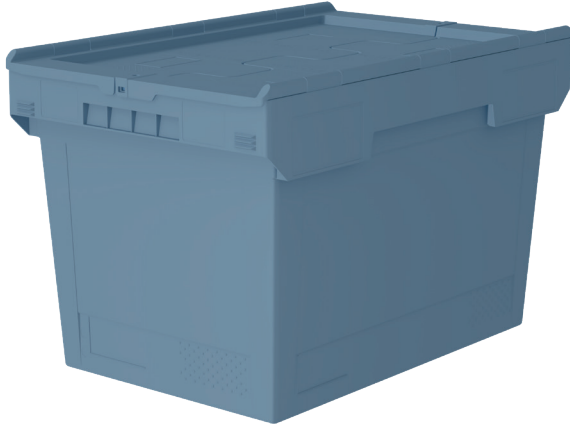

# Multi-purpose containers MB Food & Delivery, with hinged two-part lid

## MBDEC64371 | Data sheet

Pos. Dimensions, tolerances as specified in DIN 16901

A	Outside length top	610 mm
B	Outside width top	400 mm
C	Height	390 mm

### Product features

Weight	3.10 kg
*Stacking load	160 kg
*Load capacity	28 kg
Volume	67 litres
Warranty	5 year BITO QUALITY
ESD	No
Temperature range	-20°C to +80°C
Food safety	-
Material	PP
Stock item	✓
Pcs/pack	1
colour	dove blue
Ref. no.	79-51075