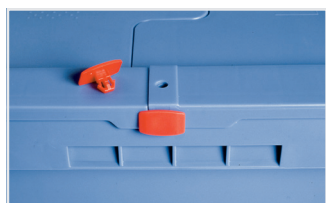

Security seals
MBP2 - suited for BITOBOX MB
6-15705