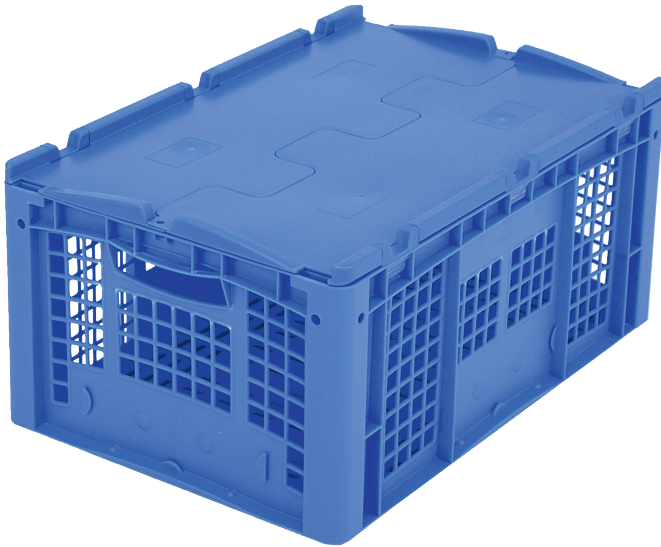

# European size stacking containers XL, with perforated base and perforated sides XLD64273 | Data sheet

Pos. Dimensions, tolerances as specified in DIN 16901

A	Outside length top	600 mm
B	Outside width top	400 mm
C	Height	288 mm

## Product features

Weight	2.93 kg
*Stacking load	300 kg
*Load capacity	35 kg
Volume	50 litres
Warranty	5 year BITO QUALITY
ESD	ESD version upon request
Temperature range	-20°C to +80°C
Food safety	✓
Material	PP
Stock item	✓
Pcs/pack	1
colour	blue
Ref. no.	43-18496