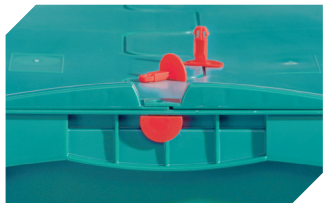

European size stacking containers XL, with perforated base and perforated sides **XLD64273** | Accessories

Security seals

for European size stacking containers XL
and small parts containers KLT

9-16271