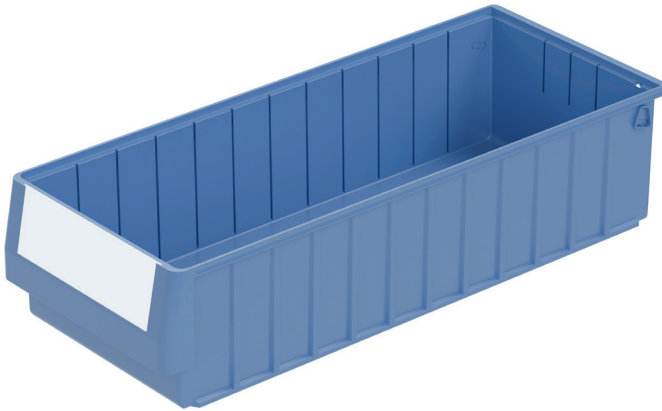

# Storage and handling bins RK RK6214 | Data sheet

Pos. Dimensions, tolerances as specified in DIN 16901

Pos.	Dimensions, tolerances as specified in DIN 16901	
A	Outside length top	600 mm
B	Outside width top	234 mm
C	Height	140 mm

## Product features

Weight	1.04 kg
*Stacking load	45 kg
*Load capacity	15 kg
Volume	15.0 litres
Warranty	5 year BITO QUALITY
ESD	ESD version upon request
Temperature range	-20°C to +80°C
Food safety	✓
Material	PP
Stock item	-
Pcs/pack	6
colour	dove blue
Ref. no.	3-1444