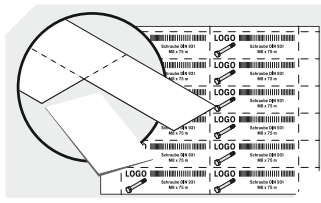

# Storage and handling bins RK RK4208 | Data sheet

Pos. Dimensions, Tolerances as specified in DIN 16901

Pos.	Dimensions, Tolerances as specified in DIN 16901	
A	Outside length top	400 mm
B	Outside width top	234 mm
C	Height	80 mm

Other colours / special colours on request

Dimensions, Tolerances as specified in DIN 16901	
Outside length top	400 mm
Outside width top	234 mm
Height	80 mm
Inside length top	356 mm
Inside width top	214 mm
Inside length base	354 mm
Inside width base	212 mm
Inside height	70 mm

## RK4208 | Accessories

**Dust covers**  
for storage and handling bins RK  
L 363 x W 223 mm  
**3-1129**

**Carry/safety handle**  
for storage and handling bins RK  
**3-1515**

**Longitudinal dividers**  
for storage and handling bins RK  
**3-19066**

**Label covers**  
for storage and handling bins RK  
L 194 x W 30 mm  
**3-19140**

**Cross dividers**  
for storage and handling bins RK  
**3-19147**

**Labels**  
Printable label sheets  
W 194 x H 30 mm  
**46-20770**