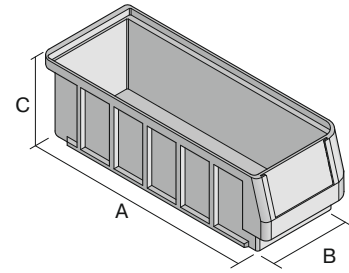

# Storage and handling bins RK RK4208 | Data sheet

Pos. Dimensions, Tolerances as specified in DIN 16901

Pos.	Dimensions, Tolerances as specified in DIN 16901	
A	Outside length top	400 mm
B	Outside width top	234 mm
C	Height	80 mm

Features	*Load capacity as specified in EN 13117
Proper weight	0.46 kg
*Stacking load	20 kg
*Load capacity	6 kg
Volume	5.3 Litres
Warranty	5 year BITO QUALITY
ESD	ESD version upon request
Temperature range	-20°C to +90°C
Food safety	✓
Material	PP
Stock item	✓
Pcs/pack	8
Colour	dove blue
Ref. no.	3-19145

Other colours / special colours on request

Dimensions, Tolerances as specified in DIN 16901	
Outside length top	400 mm
Outside width top	234 mm
Height	80 mm
Inside length top	356 mm
Inside width top	214 mm
Inside length base	354 mm
Inside width base	212 mm
Inside height	70 mm