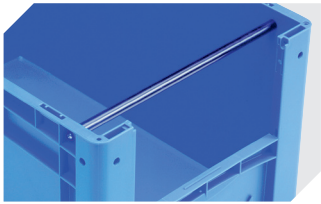

Information & Service
www.bito.com

BITO
 LAGERTECHNIK

European size stacking containers XL, with short side pick opening XL43224 | Accessories

Labels
suited for BITOBOX XL and KLT with a height of at least 170 mm
W 210 x H 74 mm
43-14557

Transport dollies
polypropylene wheels
L 620 x W 420 mm
43-1491

Insertable windows
for European size stacking containers XL
43-18584

Label covers
for European size stacking containers XL
and small parts containers KLT
W 209 x H 67 mm
9-20053

Drop-on lids
for European size stacking containers XL
L 400 x W 300 mm
43-20303

Grip closures
for European size stacking containers XL
with a height of 170, 220 and 270 mm
43-31450

Handles
for European size stacking containers XL
for European size stacking containers BN
L 267 mm
43-9409