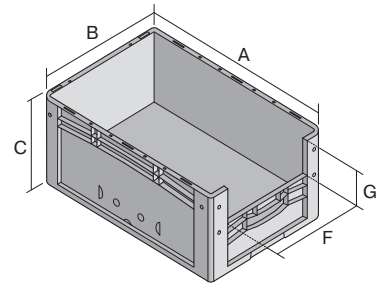

European size stacking containers XL, with short side pick opening

XL43224 | Data sheet

Pos. Dimensions, tolerances as specified in DIN 16901

Pos.	Dimensions, tolerances as specified in DIN 16901	
A	Outside length top	400 mm
B	Outside width top	300 mm
C	Height	220 mm
F	Width of view and pick opening	212 mm
G	Height of view and pick opening	106 mm

Product features	*Load capacity as specified in EN 13117
Weight	1.10 kg
*Stacking load	200 kg
*Load capacity	20 kg
Volume	19 litres
Warranty	5 year BITO QUALITY
ESD	ESD version upon request
Temperature range	-20°C to +80°C
Food safety	✓
Material	PP
Stock item	✓
Pcs/pack	1
colour	red
Ref. no.	43-14981

Other colours / special colours on request

Dimensions, tolerances as specified in DIN 16901	
Outside length top	400 mm
Outside width top	300 mm
Height	220 mm
Inside length top	368 mm
Inside width top	268 mm
Inside height	217 mm
Pick opening W x H	212 x 106 mm

Information & Service
www.bito.com

BITO
 LAGERTECHNIK

European size stacking containers XL, with short side pick opening XL43224 | Accessories

Labels
suited for BITOBOX XL and KLT with a height of at least 170 mm
W 210 x H 74 mm
43-14557