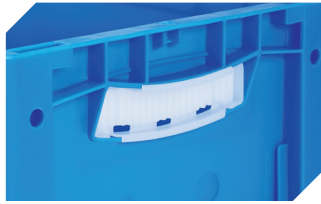

Information & Service
www.bito.com

BITO
 LAGERTECHNIK

European size stacking containers XL, with short side pick opening XL43224 | Accessories

Labels
suited for BITOBOX XL and KLT with a height of at least 170 mm
W 210 x H 74 mm
43-14557

Transport dollies
polypropylene wheels
L 620 x W 420 mm
43-1491

Insertable windows
for European size stacking containers XL
43-18584

Label covers
for European size stacking containers XL
and small parts containers KLT
W 209 x H 67 mm
9-20053

Drop-on lids
for European size stacking containers XL
L 400 x W 300 mm
43-20303

Grip closures
for European size stacking containers XL
with a height of 170, 220 and 270 mm
43-31450

Handles
for European size stacking containers XL
for European size stacking containers BN
L 267 mm
43-9409