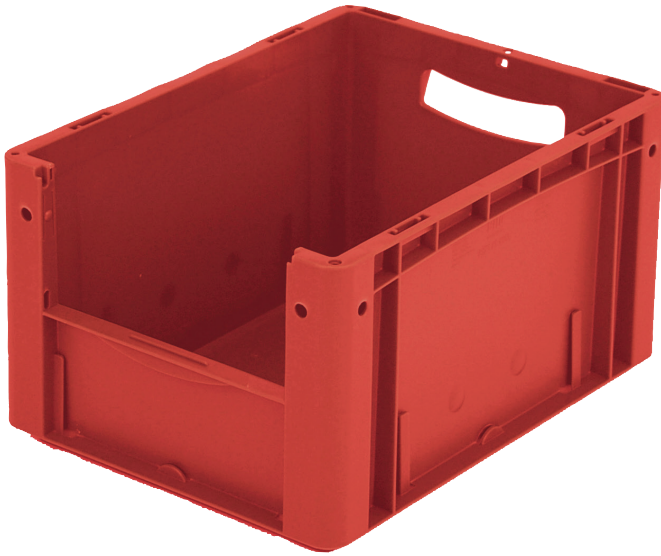

European size stacking containers XL, with short side pick opening

XL43224 | Data sheet

Pos. Dimensions, tolerances as specified in DIN 16901

Pos.	Dimensions, tolerances as specified in DIN 16901	
A	Outside length top	400 mm
B	Outside width top	300 mm
C	Height	220 mm
F	Width of view and pick opening	212 mm
G	Height of view and pick opening	106 mm

Product features	*Load capacity as specified in EN 13117
Weight	1.10 kg
*Stacking load	200 kg
*Load capacity	20 kg
Volume	19 litres
Warranty	5 year BITO QUALITY
ESD	ESD version upon request
Temperature range	-20°C to +80°C
Food safety	✓
Material	PP
Stock item	✓
Pcs/pack	1
colour	red
Ref. no.	43-14981

Other colours / special colours on request

Dimensions, tolerances as specified in DIN 16901	
Outside length top	400 mm
Outside width top	300 mm
Height	220 mm
Inside length top	368 mm
Inside width top	268 mm
Inside height	217 mm
Pick opening W x H	212 x 106 mm

Information & Service
www.bito.com

BITO
 LAGERTECHNIK

European size stacking containers XL, with short side pick opening XL43224 | Accessories

Labels
suited for BITOBOX XL and KLT with a height of at least 170 mm
W 210 x H 74 mm
43-14557