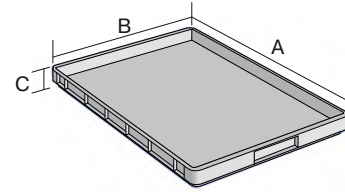

European size trays

T64W | Data sheet

Pos. Dimensions, Tolerances as specified in DIN 16901

A	Outside length top	599 mm
B	Outside width top	399 mm
C	Height	50 mm

Features	*Load capacity as specified in EN 13117
Proper weight	1.43 kg
Warranty	5 year BITO QUALITY
ESD	ESD version upon request
Food safety	-
Material	PP
Stock item	-
Pcs/pack	1
Colour	blue
Ref. no.	45-21866

Other colours / special colours on request

Dimensions, Tolerances as specified in DIN 16901	
Outside length top	599 mm
Outside width top	399 mm
Height	50 mm
Inside length top	579 mm
Inside width top	379 mm
Inside height	30 mm