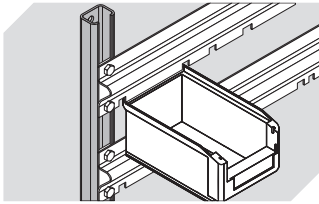

Louvred panel uprights
L 1000 x W 35 x H 25 mm
8-5928