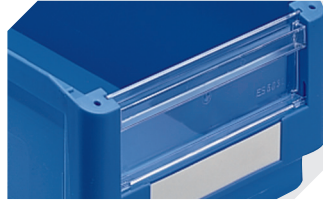

# SK1610 | Accessories

**Label covers**  
for storage bins SK  
L 71 x W 21 mm  
**2-1061**

**Insertable windows**  
for storage bins SK  
**2-1108**

**Drop-on lids**  
for storage bins SK  
L 149 x W 98/77 mm  
**2-19870**