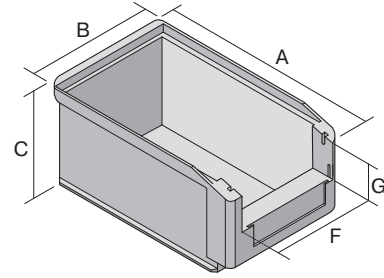

# SK1610 | Data sheet

Pos. Dimensions, tolerances as specified in DIN 16901

Pos.	Dimensions, tolerances as specified in DIN 16901	
A	Outside length top	160 mm
B	Outside width top	103 mm
C	Height	75 mm
F	Width of view and pick opening	78 mm
G	Height of view and pick opening	31 mm

### Product features

Weight	0.09 kg
*Load capacity	2 kg
Volume	0.8 litres
Warranty	5 year BITO QUALITY
ESD	ESD version upon request
Temperature range	-20°C to +80°C
Food safety	✓
Material	PP
Stock item	-
Pcs/pallet	1000
Pcs/pack	40
colour	red
Ref. no.	2-1448

### Dimensions, tolerances as specified in DIN 16901

Outside length top	160 mm
Outside width top	103 mm
Height	75 mm
Inside length top	139 mm
Inside width top	87 mm
Inside length base	136 mm
Inside width base	85 mm
Inside height	68 mm
Stacking height	68 mm
Height below handle	13 mm
Pick opening W x H	78 x 31 mm
Label dimensions L x W	70 x 20 mm