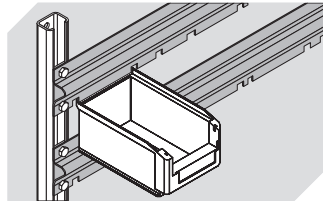

# SK1610 | Accessories

**Label covers**  
for storage bins SK  
L 71 x W 21 mm  
**2-1061**

**Insertable windows**  
for storage bins SK  
**2-1108**

**Drop-on lids**  
for storage bins SK  
L 149 x W 98/77 mm  
**2-19870**

**Label sheets**  
W 70.5 x H 20 mm  
**46-20774**

**Louvred panel uprights**  
L 1000 x W 35 x H 25 mm  
**8-5928**

**Bin suspension rails**  
L 1126 mm  
**8-7869**