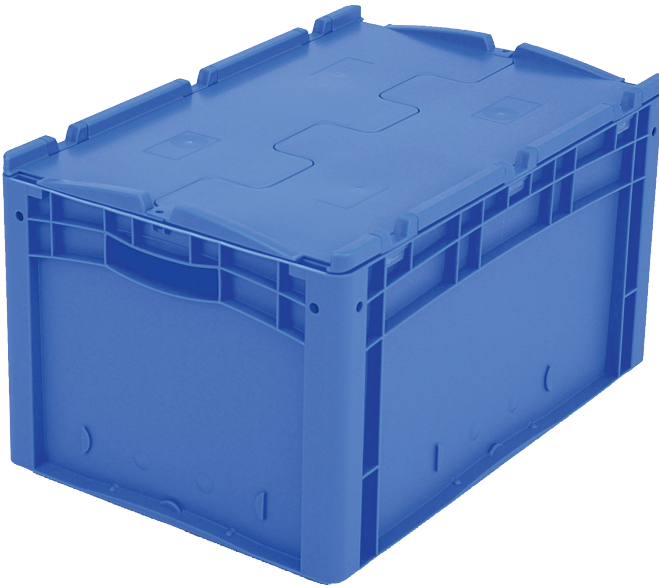

European size stacking containers XL, with hinged two-part lid

XLD64321 | Data sheet

Pos. Dimensions, tolerances as specified in DIN 16901

Pos.	Dimensions, tolerances as specified in DIN 16901	
A	Outside length top	600 mm
B	Outside width top	400 mm
C	Height	338 mm

Product features

Weight	3.36 kg
*Stacking load	300 kg
*Load capacity	20 kg
Volume	63 litres
Warranty	5 year BITO QUALITY
ESD	ESD version upon request
Temperature range	-20°C to +80°C
Food safety	✓
Material	PP
Stock item	✓
Pcs/pack	1
colour	blue
Ref. no.	43-18501

* Load capacity data according to EN 13117 refer to an ambient temperature of 23 °C.

Dimensions, tolerances as specified in DIN 16901

Outside length top	600 mm
Outside width top	400 mm
Height	338 mm
Inside length top	568 mm
Inside width top	368 mm
Inside length base	559 mm
Inside width base	359 mm
Inside height	316 mm