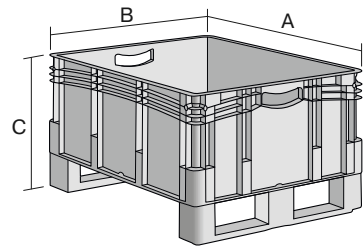

European size stacking containers XL, with ready-mounted runners and closed sides

XL86221DKUFE | Data sheet

Pos. Dimensions, Tolerances as specified in DIN 16901

| Pos. | Dimensions, Tolerances as specified in DIN 16901 | |
|------|--|--------|
| A | Outside length top | 800 mm |
| B | Outside width top | 600 mm |
| C | Height | 320 mm |

| Features | *Load capacity as specified in EN 13117 |
|-------------------|---|
| Proper weight | 7.03 kg |
| *Stacking load | 800 kg |
| *Load capacity | 200 kg |
| Volume | 79 Litres |
| Warranty | 5 year BITO QUALITY |
| ESD | ESD version upon request |
| Temperature range | -20°C to +90°C |
| Food safety | ✓ |
| Material | PP |
| Stock item | ✓ |
| Pcs/pack | 1 |
| Colour | blue |
| Ref. no. | 43-22605 |

Other colours / special colours on request

| Dimensions, Tolerances as specified in DIN 16901 | |
|--|--------|
| Outside length top | 800 mm |
| Outside width top | 600 mm |
| Height | 320 mm |
| Inside length top | 762 mm |
| Inside width top | 562 mm |
| Inside height | 201 mm |