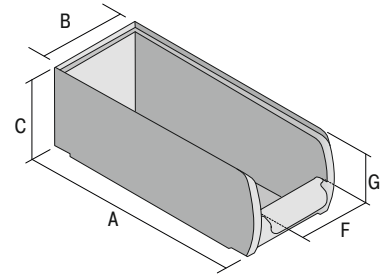

C-item bins CTB, with slide-down window

CTB41514 | Data sheet

Pos. Dimensions, Tolerances as specified in DIN 16901

Pos.	Dimensions, Tolerances as specified in DIN 16901	
A	Outside length top	400 mm
B	Outside width top	156 mm
C	Height	140 mm

Features	*Load capacity as specified in EN 13117
Proper weight	0.60 kg
*Stacking load	100 kg
*Load capacity	15 kg
Volume	5.7 Litres
Warranty	5 year BITO QUALITY
ESD	No
Temperature range	-20°C to +90°C
Food safety	✓
Material	PP
Stock item	✓
Pcs/pack	12
Colour	dove blue
Ref. no.	53-31316

Other colours / special colours on request

Dimensions, Tolerances as specified in DIN 16901	
Outside length top	400 mm
Outside width top	156 mm
Height	140 mm
Inside length top	350 mm
Inside width top	127 mm
Inside height	129 mm