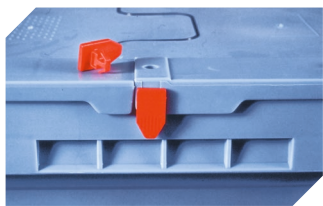

Product features	*Load capacity as specified in EN 13117
Proper weight	5.97 kg
*Stacking load	200 kg
*Load capacity	35 kg
Volume	102 Litres
Warranty	5 year BITO QUALITY
ESD	ESD version upon request
Temperature range	-20°C to +90°C
Food safety	✓
Material	PP
Stock item	✓
Pcs/pallet	42
Pcs/pack	1
Colour	dove blue
Ref. no.	6-22648

Other colours / special colours on request

Dimensions, tolerances as specified in DIN 16901	
Outside length top	810 mm
Outside width top	400 mm
Height	449 mm
Inside length base	697 mm
Inside width base	324 mm
Height of stacking rim	100 mm

Information & Service
www.bitto.com

BITO
 STORAGE
 SYSTEMS

Multi-purpose containers MB, with hinged interlocking lid suited for strap-sealing **MBDU84421** | Accessories

Security seals
MBP1 - suited for BITOBOX MB
6-10810