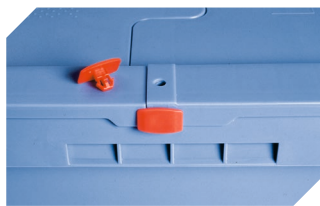

Information & Service
www.bitto.com

BITO
 STORAGE
 SYSTEMS

Multi-purpose containers MB, with hinged interlocking lid suited for strap-sealing **MBDU84421** | Accessories

Security seals
MBP1 - suited for BITOBOX MB
6-10810

Connector clips
6-15625

Security seals
MBP2 - suited for BITOBOX MB
6-15705

Security seals
MBP2-N - suited for BITOBOX MB,
XL, SL
6-19162

Locking clips
suited for BITOBOX MB
6-20299

Document pockets
self-adhesive
2 sides open
L 145 x W 100 mm
46-21108

Barcoded security seals
MBP3 - suited for BITOBOX MB and XL
800 x 600 mm
6-31550

Document pockets
self-adhesive
3 sides open
L 175 x W 105 mm
6-5031