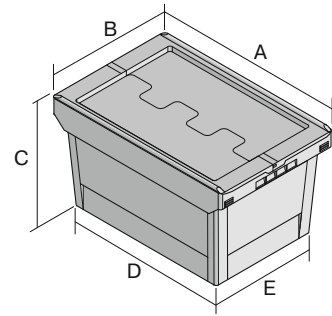

Multi-purpose containers MB, with hinged interlocking lid suited for strap-sealing

MBDU84421 | Data sheet

Pos. Dimensions, tolerances as specified in DIN 16901

Pos.	Dimensions, tolerances as specified in DIN 16901	
A	Outside length top	810 mm
B	Outside width top	400 mm
C	Height	449 mm
D	Base length outside	705 mm
E	Base width outside	335 mm

Product features	*Load capacity as specified in EN 13117
Proper weight	5.97 kg
*Stacking load	200 kg
*Load capacity	35 kg
Volume	102 Litres
Warranty	5 year BITO QUALITY
ESD	ESD version upon request
Temperature range	-20°C to +90°C
Food safety	✓
Material	PP
Stock item	✓
Pcs/pallet	42
Pcs/pack	1
Colour	dove blue
Ref. no.	6-22648

Other colours / special colours on request

Dimensions, tolerances as specified in DIN 16901	
Outside length top	810 mm
Outside width top	400 mm
Height	449 mm
Inside length base	697 mm
Inside width base	324 mm
Height of stacking rim	100 mm

Printed message	
Pad printing area on short side (front)	240 x 100 mm
Pad printing area on short side (rear)	240 x 100 mm
Pad printing area on long side	250 x 100 mm
Screen printing area on short side	210 x 180 mm
Screen printing area on short side (rear)	210 x 180 mm
Screen printing area on long side	580 x 160 mm
Hot foil printing area on short side (front)	240 x 100 mm
Hot foil printing area on short side (rear)	240 x 100 mm
Hot foil printing area on long side	250 x 100 mm
Injection mold printing area on long side	235 x 70 mm