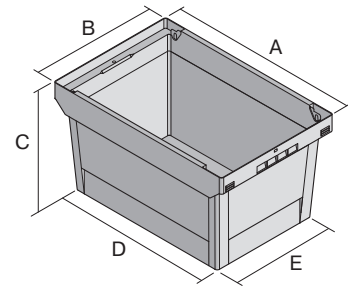

Multi-purpose containers MB, standard version

MB86321 | Data sheet

Pos. Dimensions, tolerances as specified in DIN 16901

| Pos. | Dimensions, tolerances as specified in DIN 16901 | |
|------|--|--------|
| A | Outside length top | 800 mm |
| B | Outside width top | 600 mm |
| C | Height | 323 mm |
| D | Base length outside | 690 mm |
| E | Base width outside | 508 mm |

| Product features | *Load capacity as specified in EN 13117 |
|-------------------|---|
| Weight | 4.65 kg |
| *Load capacity | 50 kg |
| Volume | 120 litres |
| Warranty | 5 year BITO QUALITY |
| ESD | ESD version upon request |
| Temperature range | -20°C to +80°C |
| Food safety | ✓ |
| Material | PP |
| Stock item | ✓ |
| Pcs/pallet | 40 |
| Pcs/pack | 1 |
| colour | dove blue |
| Ref. no. | 6-15246 |

Other colours / special colours on request

| Dimensions, tolerances as specified in DIN 16901 | |
|--|--------|
| Outside length top | 800 mm |
| Outside width top | 600 mm |
| Height | 323 mm |
| Inside length top | 742 mm |
| Inside width top | 560 mm |
| Inside length base | 682 mm |
| Inside width base | 500 mm |
| Inside height | 305 mm |
| Height of stacking rim | 50 mm |

Transport dollies
for multi-purpose containers sized
800 x 400 mm and 800 x 600 mm
L 720 x W 540 mm
6-19439

Document pockets
self-adhesive
2 sides open
L 145 x W 100 mm
46-21108

Drop-on lid
for multi-purpose containers MB
L 800 x W 600 mm
6-22546