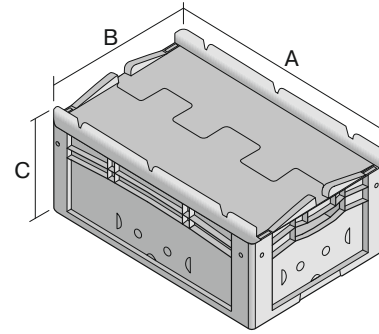

# European size stacking containers XL, with hinged two-part lid

## XLD64121 | Data sheet

| Pos. | Dimensions, Tolerances as specified in DIN 16901 |        |
|------|--|--------|
| A    | Outside length top                               | 600 mm |
| B    | Outside width top                                | 400 mm |
| C    | Height   | 138 mm |

| Features          | *Load capacity as specified in EN 13117 |
|-------------------|---|
| Proper weight     | 2.33 kg                                 |
| *Stacking load    | 300 kg                                  |
| *Load capacity    | 15 kg                                   |
| Volume            | 22 Litres                               |
| Warranty          | 5 year BITO QUALITY                     |
| ESD               | ESD version upon request                |
| Temperature range | -20°C to +90°C                          |
| Food safety       | ✓                                       |
| Material          | PP                                      |
| Stock item        | ✓                                       |
| Pcs/pack          | 1                                       |
| Colour            | blue                                    |
| Ref. no.          | 43-18478                                |

| Dimensions, Tolerances as specified in DIN 16901 |        |
|--|--------|
| Outside length top                               | 600 mm |
| Outside width top                                | 400 mm |
| Height   | 138 mm |
| Inside length top                                | 568 mm |
| Inside width top                                 | 368 mm |
| Inside length base                               | 559 mm |
| Inside width base                                | 359 mm |
| Inside height                                    | 116 mm |