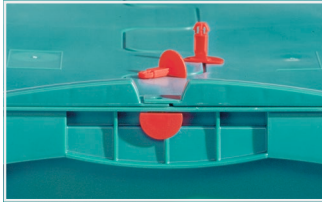

European size stacking containers XL, with hinged two-part lid

XLD64121 | Accessories

Security seals
for European size stacking
containers XL and small parts
containers KLT
9-16271