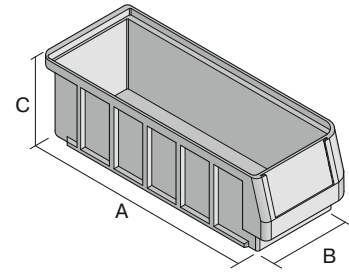

Storage and handling bins RK RK6214 | Data sheet

Pos. Dimensions, Tolerances as specified in DIN 16901

Pos.	Dimensions, Tolerances as specified in DIN 16901	
A	Outside length top	600 mm
B	Outside width top	234 mm
C	Height	140 mm

Features	*Load capacity as specified in EN 13117
Proper weight	1.04 kg
*Stacking load	45 kg
*Load capacity	15 kg
Volume	15.0 Litres
Warranty	5 year BITO QUALITY
ESD	ESD version upon request
Temperature range	-20°C to +90°C
Food safety	✓
Material	PP
Stock item	✓
Pcs/pack	6
Colour	dove blue
Ref. no.	3-1444

Other colours / special colours on request

Dimensions, Tolerances as specified in DIN 16901	
Outside length top	600 mm
Outside width top	234 mm
Height	140 mm
Inside length top	553 mm
Inside width top	210 mm
Inside length base	551 mm
Inside width base	208 mm
Inside height	129 mm