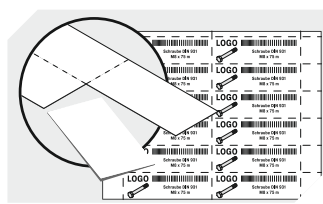

Storage and handling bins RK RK6214 | Data sheet

Pos. Dimensions, Tolerances as specified in DIN 16901

Pos.	Dimensions, Tolerances as specified in DIN 16901	
A	Outside length top	600 mm
B	Outside width top	234 mm
C	Height	140 mm

Other colours / special colours on request

Dimensions, Tolerances as specified in DIN 16901	
Outside length top	600 mm
Outside width top	234 mm
Height	140 mm
Inside length top	553 mm
Inside width top	210 mm
Inside length base	551 mm
Inside width base	208 mm
Inside height	129 mm

Information & Service
www.bitocom

BITO
STORAGE
SYSTEMS

Storage and handling bins RK

RK6214 | Accessories

Label covers
for storage and handling bins RK
L 192 x W 60 mm
3-1068

Longitudinal dividers
for storage and handling bins RK
3-1078

Dust covers
for storage and handling bins RK
L 561 x W 223 mm
3-1133

Carry/safety handle
for storage and handling bins RK
3-1515

Cross dividers
for storage and handling bins RK
3-1591

Labels
Printable label sheets
W 192 x H 60 mm
46-20772