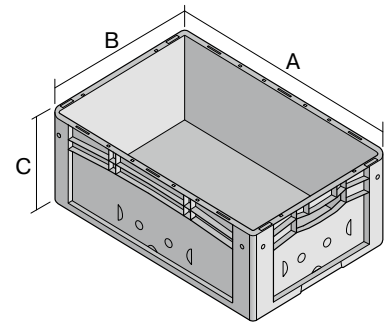

European size stacking containers XL with ribbed base RX, with hinged two-part lid, with short side pick opening

XLD86324RX | Data sheet

Pos. Dimensions, tolerances as specified in DIN 16901

A	Outside length top	800 mm
B	Outside width top	600 mm
C	Height	338 mm

Product features	*Load capacity as specified in EN 13117
Weight	8.71 kg
*Stacking load	800 kg
*Load capacity	50 kg
Volume	118 litres
Warranty	5 year BITO QUALITY
ESD	ESD version upon request
Temperature range	-20°C to +80°C
Food safety	✓
Material	PP
Stock item	✓
Pcs/pack	1
colour	blue
Ref. no.	C0292-0332

Other colours / special colours on request

Dimensions, tolerances as specified in DIN 16901	
Outside length top	800 mm
Outside width top	600 mm
Height	338 mm
Inside length top	762 mm
Inside width top	562 mm
Inside height	295 mm

Information & Service
www.bitto.com

BITO
LAGERTECHNIK

European size stacking containers XL with ribbed base RX, with hinged two-part lid, with short side pick opening

XLD86324RX | Accessories

Covers for palletised loads