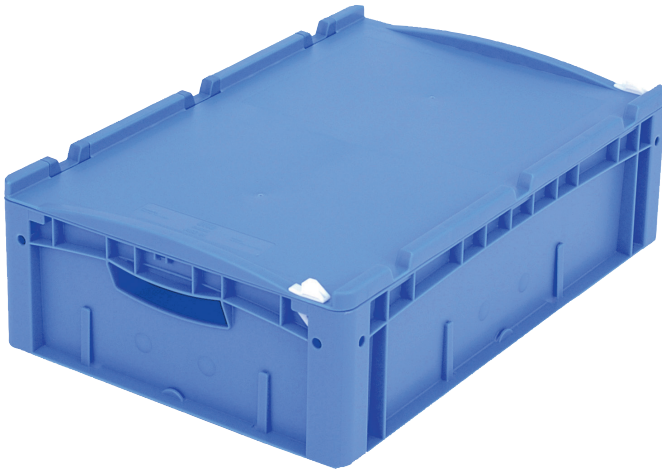

European size stacking containers XL, hinged on one side and closed with 2 snap-on fixtures on the other side

XL64171ASDV | Data sheet

Pos. Dimensions, tolerances as specified in DIN 16901

Pos.	Dimensions, tolerances as specified in DIN 16901	
A	Outside length top	600 mm
B	Outside width top	400 mm
C	Height	188 mm

Product features	*Load capacity as specified in EN 13117
Weight	2.70 kg
*Stacking load	300 kg
*Load capacity	15 kg
Volume	31 litres
Warranty	5 year BITO QUALITY
ESD	ESD version upon request
Temperature range	-20°C to +90°C
Food safety	✓
Material	PP
Stock item	✓
Pcs/pack	1
colour	blue
Ref. no.	43-22253

Other colours / special colours on request

Dimensions, tolerances as specified in DIN 16901	
Outside length top	600 mm
Outside width top	400 mm
Height	188 mm
Inside length top	568 mm
Inside width top	368 mm
Inside length base	559 mm
Inside width base	359 mm
Inside height	166 mm
Printed message	
Pad printing area on long side	30 x 250 mm
Hot foil printing area on long side	30 x 250 mm
Injection mold printing area on long side	25 x 195 mm

Information & Service
www.bitto.com

BITO
LAGERTECHNIK