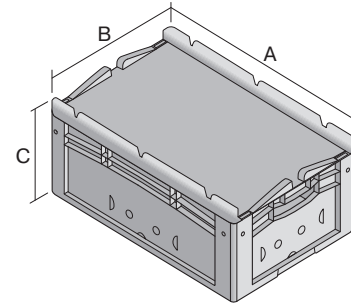

European size stacking containers XL, hinged on one side and closed with 2 snap-on fixtures on the other side

## XL64171ASDV | Data sheet

Pos. Dimensions, tolerances as specified in DIN 16901

| Pos. | Dimensions, tolerances as specified in DIN 16901 |        |
|------|--|--------|
| A    | Outside length top                               | 600 mm |
| B    | Outside width top                                | 400 mm |
| C    | Height   | 188 mm |

Other colours / special colours on request

| Dimensions, tolerances as specified in DIN 16901 |             |
|--|-------------|
| Outside length top                               | 600 mm      |
| Outside width top                                | 400 mm      |
| Height   | 188 mm      |
| Inside length top                                | 568 mm      |
| Inside width top                                 | 368 mm      |
| Inside length base                               | 559 mm      |
| Inside width base                                | 359 mm      |
| Inside height                                    | 166 mm      |
| Printed message                                  |             |
| Pad printing area on long side                   | 30 x 250 mm |
| Hot foil printing area on long side              | 30 x 250 mm |
| Injection mold printing area on long side        | 25 x 195 mm |