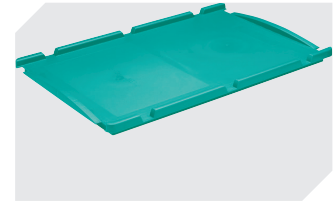

Slot-in divider strips
Material thickness 10 mm
L 950 x H 55 mm
43-18419

Slot-in divider strips
Material thickness 10 mm
L 950 x H 120 mm
43-18420

Covers for palletised containers
L 1220 x W 820 mm
9-18421

Label covers
for European size stacking containers
XL and small parts containers KLT
W 209 x H 67 mm
9-20053

Label covers
for small parts containers KLT
firm fit
W 218 x H 80 mm
9-20054

Drop-on lids
for small parts containers KLT
L 600 x W 400 mm
43-20497