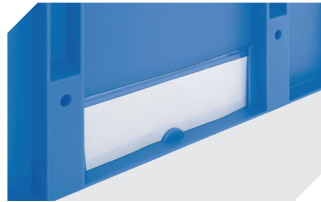

Slot-in divider strips
Material thickness 5 mm
L 1150 x H 180 mm
7-15509

Slot-in divider strips
Material thickness 5 mm
L 1150 x H 50 mm
43-18417

Slot-in divider strips
Material thickness 5 mm
L 1150 x H 80 mm
43-18418

Slot-in divider strips
Material thickness 10 mm
L 950 x H 55 mm
43-18419

Slot-in divider strips
Material thickness 10 mm
L 950 x H 120 mm
43-18420

Covers for palletised containers
L 1220 x W 820 mm
9-18421