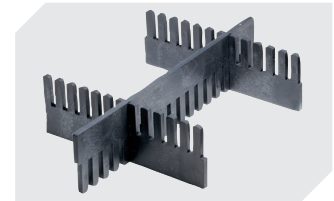

Slot-in divider strips
Material thickness 5 mm
L 1150 x H 180 mm
7-15509

Slot-in divider strips
Material thickness 5 mm
L 1150 x H 50 mm
43-18417

Slot-in divider strips
Material thickness 5 mm
L 1150 x H 80 mm
43-18418

Slot-in divider strips
Material thickness 10 mm
L 950 x H 55 mm
43-18419

Slot-in divider strips
Material thickness 10 mm
L 950 x H 120 mm
43-18420

Covers for palletised containers
L 1220 x W 820 mm
9-18421