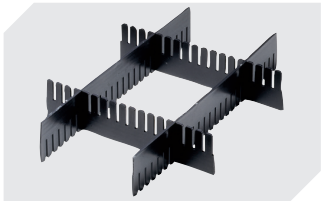

Information & Service
www.bito.com

BITO
 STORAGE
 SYSTEMS

Small parts containers KLT

KLT64420 | Accessories

Locking systems BS
for small parts containers KLT
7-14434

Labels
W 210 x H 74 mm
43-14557

Transport dolly
polypropylene wheels
L 620 x W 420 mm
43-1491

Slot-in divider strips
Material thickness 5 mm
L 1150 x H 180 mm
7-15509

Slot-in divider strips
Material thickness 5 mm
L 1150 x H 50 mm
43-18417

Slot-in divider strips
Material thickness 5 mm
L 1150 x H 80 mm
43-18418