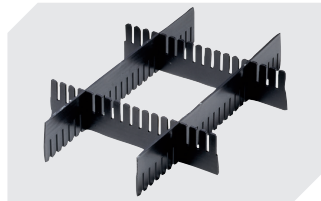

Information & Service
www.bito.com

BITO
 STORAGE
 SYSTEMS

Small parts containers KLT

KLT64420 | Accessories

Locking systems BS
for small parts containers KLT
7-14434

Labels
W 210 x H 74 mm
43-14557

Transport dolly
polypropylene wheels
L 620 x W 420 mm
43-1491

Slot-in divider strips
Material thickness 5 mm
L 1150 x H 180 mm
7-15509

Slot-in divider strips
Material thickness 5 mm
L 1150 x H 50 mm
43-18417

Slot-in divider strips
Material thickness 5 mm
L 1150 x H 80 mm
43-18418