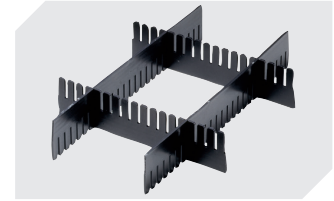

Information & Service
www.bito.com

BITO
 STORAGE
 SYSTEMS

Small parts containers KLT

KLT64420 | Accessories

Locking systems BS
for small parts containers KLT
7-14434

Labels
W 210 x H 74 mm
43-14557

Transport dolly
polypropylene wheels
L 620 x W 420 mm
43-1491

Slot-in divider strips
Material thickness 5 mm
L 1150 x H 180 mm
7-15509

Slot-in divider strips
Material thickness 5 mm
L 1150 x H 50 mm
43-18417

Slot-in divider strips
Material thickness 5 mm
L 1150 x H 80 mm
43-18418