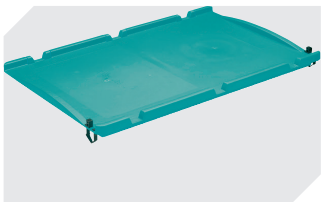

Slot-in divider strips
Material thickness 10 mm
L 950 x H 55 mm
43-18419

Slot-in divider strips
Material thickness 10 mm
L 950 x H 120 mm
43-18420

Covers for palletised containers
L 1220 x W 820 mm
9-18421

Label covers
for European size stacking containers
XL and small parts containers KLT
W 209 x H 67 mm
9-20053

Label covers
for small parts containers KLT
firm fit
W 218 x H 80 mm
9-20054

Drop-on lids
for small parts containers KLT
L 600 x W 400 mm
43-20497