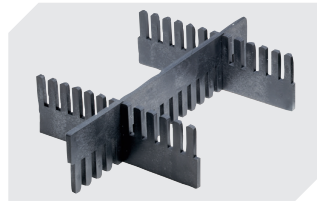

Information & Service
www.bito.com

BITO
 STORAGE
 SYSTEMS

Small parts containers KLT

KLT64420 | Accessories

Locking systems BS
for small parts containers KLT
7-14434

Labels
W 210 x H 74 mm
43-14557

Transport dolly
polypropylene wheels
L 620 x W 420 mm
43-1491

Slot-in divider strips
Material thickness 5 mm
L 1150 x H 180 mm
7-15509

Slot-in divider strips
Material thickness 5 mm
L 1150 x H 50 mm
43-18417

Slot-in divider strips
Material thickness 5 mm
L 1150 x H 80 mm
43-18418