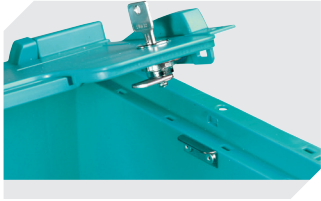

Small parts containers KLT

KLT64420 | Accessories

Locking systems BS
for small parts containers KLT
7-14434