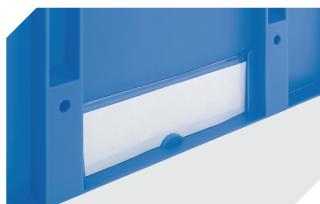

Information & Service
www.bitto.com

BITO
 STORAGE
 SYSTEMS

European size stacking containers XL, with short side pick opening **XL64224** | Accessories

Labels
suited for BITOBOX XL and KLT with a height of at least 170 mm
W 210 x H 74 mm
43-14557

Insertable windows
for European size stacking containers XL
43-18589

Label covers
for European size stacking containers XL and small parts containers KLT
W 209 x H 67 mm
9-20053

Drop-on lids
for European size stacking containers XL
L 600 x W 400 mm
43-20301