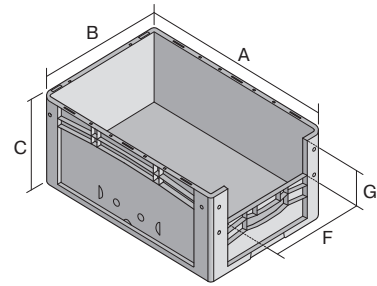

European size stacking containers XL, with short side pick opening

XL64224 | Data sheet

Pos. Dimensions, tolerances as specified in DIN 16901

Pos.	Dimensions, tolerances as specified in DIN 16901	
A	Outside length top	600 mm
B	Outside width top	400 mm
C	Height	220 mm
F	Width of view and pick opening	274 mm
G	Height of view and pick opening	106 mm

Product features

Weight	1.80 kg
*Stacking load	250 kg
*Load capacity	15 kg
Volume	41 litres
Warranty	5 year BITO QUALITY
ESD	ESD version upon request
Temperature range	-20°C to +80°C
Food safety	✓
Material	PP
Stock item	-
Pcs/pack	1
colour	blue
Ref. no.	43-14988

* Load capacity data according to EN 13117 refer to an ambient temperature of 23 °C.

Dimensions, tolerances as specified in DIN 16901

Outside length top	600 mm
Outside width top	400 mm
Height	220 mm
Inside length top	568 mm
Inside width top	368 mm
Inside height	216 mm
Pick opening W x H	274 x 106 mm

Information & Service
www.bitto.com

BITO
 STORAGE
 SYSTEMS

European size stacking containers XL, with short side pick opening **XL64224** | Accessories

Labels
suited for BITOBOX XL and KLT with a height of at least 170 mm
W 210 x H 74 mm
43-14557