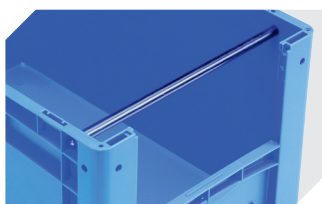

Handles
for European size stacking containers XL for European size stacking containers BN
L 267 mm
43-9408