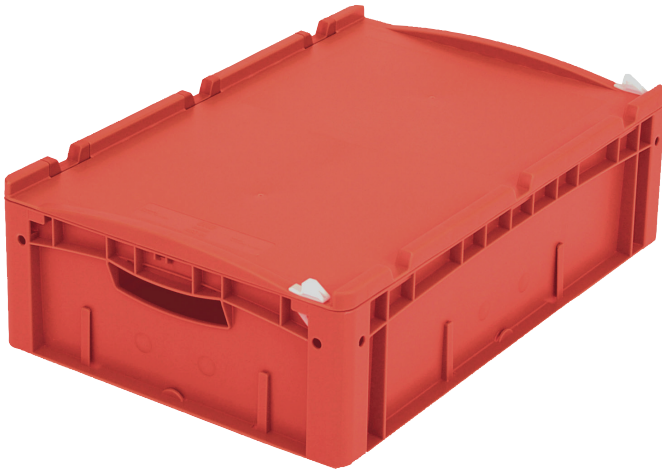

European size stacking containers XL, hinged on one side and closed with 2 snap locks on the other side

## XL64171ASDV | Data sheet

Pos. Dimensions, tolerances as specified in DIN 16901

Pos.	Dimensions, tolerances as specified in DIN 16901	
A	Outside length top	600 mm
B	Outside width top	400 mm
C	Height	188 mm

### Product features

Weight	2.70 kg
*Stacking load	300 kg
*Load capacity	15 kg
Volume	31 litres
Warranty	5 year BITO QUALITY
ESD	ESD version upon request
Temperature range	-20°C to +80°C
Food safety	✓
Material	PP
Stock item	✓
Pcs/pack	1
colour	red
Ref. no.	43-22262

### Transport dollies

rubber wheels

L 620 x W 420 mm

**43-21883**