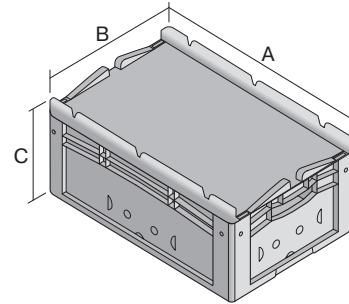

European size stacking containers XL, hinged on one side and closed with 2 snap locks on the other side

## XL64171ASDV | Data sheet

Pos. Dimensions, tolerances as specified in DIN 16901

Pos.	Dimensions, tolerances as specified in DIN 16901	
A	Outside length top	600 mm
B	Outside width top	400 mm
C	Height	188 mm

### Product features

Weight	2.70 kg
*Stacking load	300 kg
*Load capacity	15 kg
Volume	31 litres
Warranty	5 year BITO QUALITY
ESD	ESD version upon request
Temperature range	-20°C to +80°C
Food safety	✓
Material	PP
Stock item	✓
Pcs/pack	1
colour	red
Ref. no.	43-22262

### Dimensions, tolerances as specified in DIN 16901

Outside length top	600 mm
Outside width top	400 mm
Height	188 mm
Inside length top	568 mm
Inside width top	368 mm
Inside length base	559 mm
Inside width base	359 mm
Inside height	166 mm