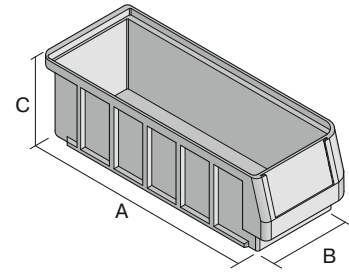

# Storage and handling bins RK RK5209 | Data sheet

Pos. Dimensions, Tolerances as specified in DIN 16901

Pos.	Dimensions, Tolerances as specified in DIN 16901	
A	Outside length top	500 mm
B	Outside width top	234 mm
C	Height	90 mm

Features	*Load capacity as specified in EN 13117
Proper weight	0.65 kg
*Stacking load	25 kg
*Load capacity	8 kg
Volume	7.8 Litres
Warranty	5 year BITO QUALITY
ESD	ESD version upon request
Temperature range	-20°C to +90°C
Food safety	✓
Material	PP
Stock item	✓
Pcs/pack	8
Colour	dove blue
Ref. no.	3-1440

Other colours / special colours on request

Dimensions, Tolerances as specified in DIN 16901	
Outside length top	500 mm
Outside width top	234 mm
Height	90 mm
Inside length top	456 mm
Inside width top	211 mm
Inside length base	451 mm
Inside width base	208 mm
Inside height	80 mm