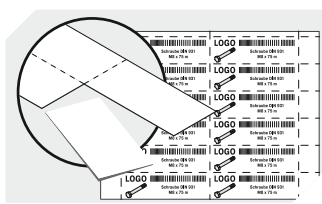

# Storage and handling bins RK RK5209 | Data sheet

Pos. Dimensions, Tolerances as specified in DIN 16901

Pos.	Dimensions, Tolerances as specified in DIN 16901	
A	Outside length top	500 mm
B	Outside width top	234 mm
C	Height	90 mm

Other colours / special colours on request

Dimensions, Tolerances as specified in DIN 16901	
Outside length top	500 mm
Outside width top	234 mm
Height	90 mm
Inside length top	456 mm
Inside width top	211 mm
Inside length base	451 mm
Inside width base	208 mm
Inside height	80 mm

## RK5209 | Accessories

**Label covers**  
for storage and handling bins RK  
L 192 x W 40 mm  
**3-1067**

**Longitudinal dividers**  
for storage and handling bins RK  
**3-1077**

**Dust covers**  
for storage and handling bins RK  
L 462 x W 223 mm  
**3-1131**

**Carry/safety handle**  
for storage and handling bins RK  
**3-1515**

**Cross dividers**  
for storage and handling bins RK  
**3-1590**

**Labels**  
Printable label sheets  
W 192 x H 39 mm  
**46-20771**