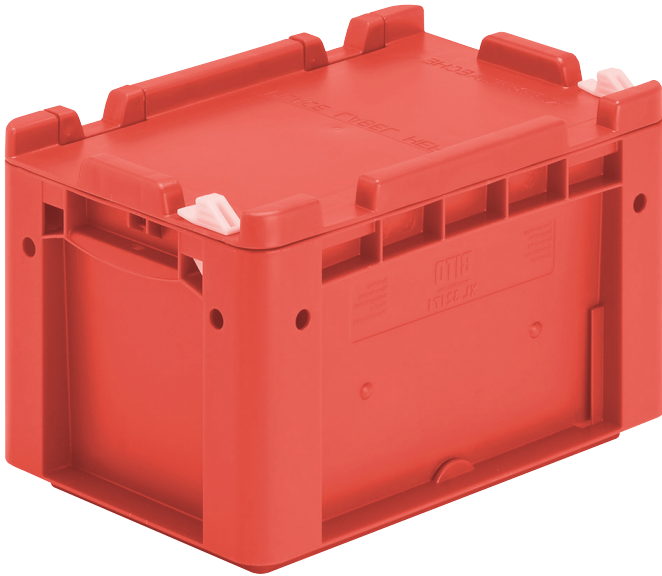

European size stacking containers XL, hinged on one side and closed with 2 snap locks on the other side

XL32171ASDV | Data sheet

Pos. Dimensions, tolerances as specified in DIN 16901

Pos.	Dimensions, tolerances as specified in DIN 16901	
A	Outside length top	300 mm
B	Outside width top	200 mm
C	Height	188 mm

Product features	*Load capacity as specified in EN 13117
Weight	0.93 kg
*Load capacity	15 kg
Volume	6 litres
Warranty	5 year BITO QUALITY
ESD	ESD version upon request
Temperature range	-20°C to +80°C
Food safety	✓
Material	PP
Stock item	✓
Pcs/pack	1
colour	red
Ref. no.	43-30412

Other colours / special colours on request

Dimensions, tolerances as specified in DIN 16901	
Outside length top	300 mm
Outside width top	200 mm
Height	188 mm
Inside length top	268 mm
Inside width top	168 mm
Inside height	167 mm

Information & Service
www.bito.com

BITO
LAGERTECHNIK

European size stacking containers XL, hinged on one side and closed with 2 snap locks on the other side

XL32171ASDV | Accessories

Covers for palletised loads