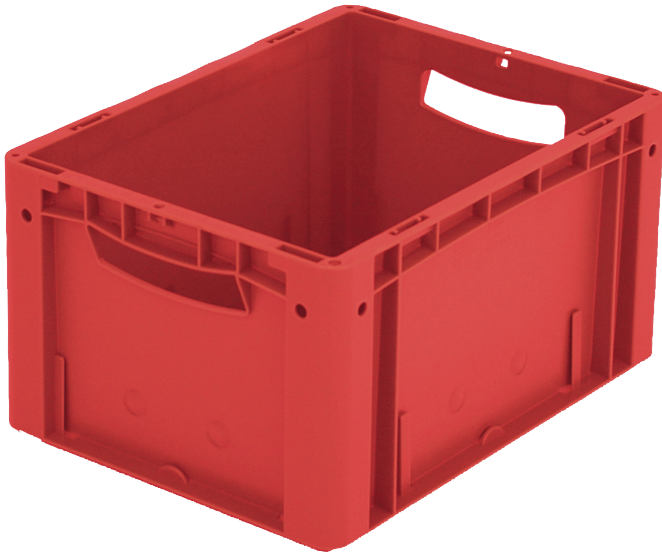

European size stacking containers XL, standard version

XL43221 | Data sheet

Pos. Dimensions, tolerances as specified in DIN 16901

A	Outside length top	400 mm
B	Outside width top	300 mm
C	Height	220 mm

Product features

Weight	1.21 kg
*Stacking load	250 kg
*Load capacity	30 kg
Volume	19 litres
Warranty	5 year BITO QUALITY
ESD	ESD version upon request
Temperature range	-20°C to +80°C
Food safety	✓
Material	PP
Stock item	✓
Pcs/pack	1
colour	red
Ref. no.	43-14507

* Load capacity data according to EN 13117 refer to an ambient temperature of 23 °C.

Dimensions, tolerances as specified in DIN 16901

Outside length top	400 mm
Outside width top	300 mm
Height	220 mm
Inside length top	368 mm
Inside width top	268 mm
Inside length base	359 mm
Inside width base	259 mm
Inside height	217 mm