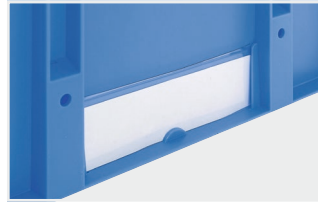

Other colours / special colours on request

European size stacking containers XL, with short side pick opening **XL64274** | Accessories

Labels
W 210 x H 74 mm
43-14557

Windows
for European size stacking
containers XL
43-18588

Label covers
for European size stacking
containers XL and small parts
containers KLT
W 209 x H 67 mm
9-20053

Drop-on lids
for European size stacking
containers XL
L 600 x W 400 mm
43-20301

Drop-on lids
for European size stacking
containers XL
L 600 x W 400 mm
43-20494