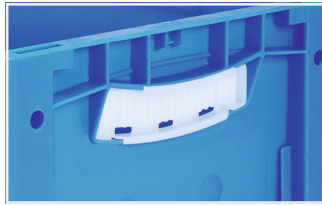

Other colours / special colours on request

European size stacking containers XL, with short side pick opening **XL64274** | Accessories

Labels
W 210 x H 74 mm
43-14557

Windows
for European size stacking
containers XL
43-18588

Label covers
for European size stacking
containers XL and small parts
containers KLT
W 209 x H 67 mm
9-20053

Drop-on lids
for European size stacking
containers XL
L 600 x W 400 mm
43-20301

Drop-on lids
for European size stacking
containers XL
L 600 x W 400 mm
43-20494