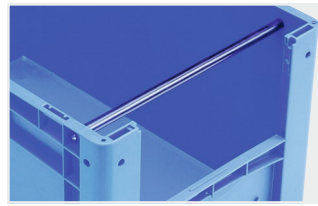

Handles
for European size stacking
containers XL
for European size stacking
containers BN
L 267 mm
43-9408