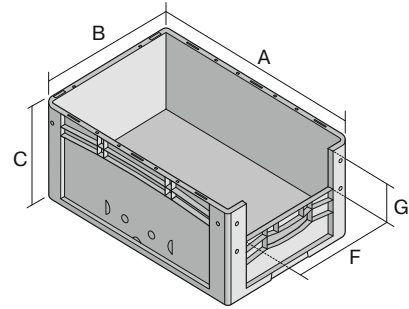

European size stacking containers XL, with short side pick opening

XL64274 | Data sheet

Pos.	Dimensions, Tolerances as specified in DIN 16901	
A	Outside length top	600 mm
B	Outside width top	400 mm
C	Height	270 mm
F	Width of view and pick opening	274 mm
G	Height of view and pick opening	131 mm

Features	*Load capacity as specified in EN 13117
Proper weight	2.08 kg
*Stacking load	250 kg
*Load capacity	15 kg
Volume	51 Litres
Warranty	5 year BITO QUALITY
ESD	ESD version upon request
Temperature range	-20°C to +90°C
Food safety	✓
Material	PP
Stock item	✓
Pcs/pack	1
Colour	red
Ref. no.	43-14989

Dimensions, Tolerances as specified in DIN 16901	
Outside length top	600 mm
Outside width top	400 mm
Height	270 mm
Inside length top	568 mm
Inside width top	368 mm
Inside height	266 mm
Pick opening W x H	274 x 131 mm

Other colours / special colours on request

European size stacking containers XL, with short side pick opening **XL64274** | Accessories

Labels
W 210 x H 74 mm
43-14557

Windows
for European size stacking
containers XL
43-18588