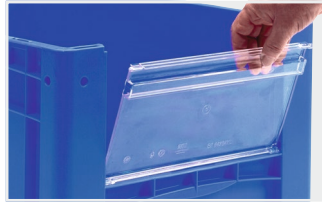

Windows
for European size stacking
containers XL
43-18588