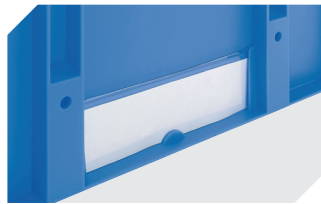

Label covers

for European size stacking containers
XL and small parts containers KLT

W 209 x H 67 mm

9-20053