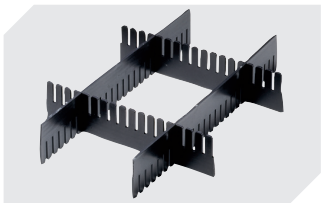

Slot-in divider strips

Material thickness 5 mm

L 1150 x H 50 mm

43-18417