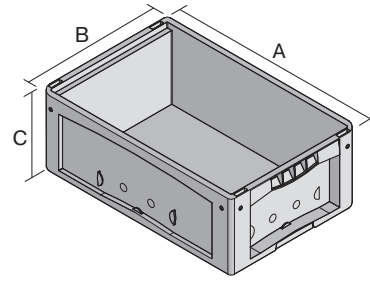

Small parts containers KLT, hinged on one side and closed with 2 snap locks on the other side

KLT64170ASDV | Data sheet

Pos. Dimensions, tolerances as specified in DIN 16901

Pos.	Dimensions, tolerances as specified in DIN 16901	
A	Outside length top	600 mm
B	Outside width top	400 mm
C	Height	188 mm

Product features

Weight	3.15 kg
*Stacking load	500 kg
*Load capacity	30 kg
Volume	29.30 litres
Warranty	5 year BITO QUALITY
ESD	ESD version upon request
Temperature range	-20°C to +80°C
Food safety	✓
Material	PP
Stock item	✓
Pcs/pack	1
colour	turquoise
Ref. no.	9-22244

* Load capacity data according to EN 13117 refer to an ambient temperature of 23 °C.

Dimensions, tolerances as specified in DIN 16901

Outside length top	600 mm
Outside width top	400 mm
Height	188 mm
Inside length top	541 mm
Inside width top	368 mm
Inside height	166 mm

Information & Service
www.bitto.com

BITO
STORAGE
SYSTEMS

Small parts containers KLT, hinged on one side and closed with 2 snap locks on the other side

KLT64170ASDV | Accessories

Labels

suited for BITOBOX XL and KLT with a height of at least 170 mm