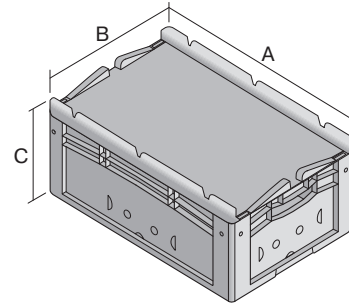

European size stacking containers XL, hinged on one side and closed with 2 snap-on fixtures on the other side

XL32221ASDV | Data sheet

Pos. Dimensions, tolerances as specified in DIN 16901

Pos.	Dimensions, tolerances as specified in DIN 16901	
A	Outside length top	300 mm
B	Outside width top	200 mm
C	Height	238 mm

Product features	*Load capacity as specified in EN 13117
Weight	1.06 kg
*Load capacity	15 kg
Volume	8.3 litres
Warranty	5 year BITO QUALITY
ESD	ESD version upon request
Temperature range	-20°C to +90°C
Food safety	✓
Material	PP
Stock item	✓
Pcs/pack	1
colour	blue
Ref. no.	43-30413

Other colours / special colours on request

Dimensions, tolerances as specified in DIN 16901	
Outside length top	300 mm
Outside width top	200 mm
Height	238 mm
Inside length top	268 mm
Inside width top	168 mm
Inside height	217 mm

Information & Service
www.bito.com

BITO
LAGERTECHNIK

European size stacking containers XL, hinged on one side and closed with 2 snap-on fixtures on the other side

XL32221ASDV | Accessories

Covers for palletised loads