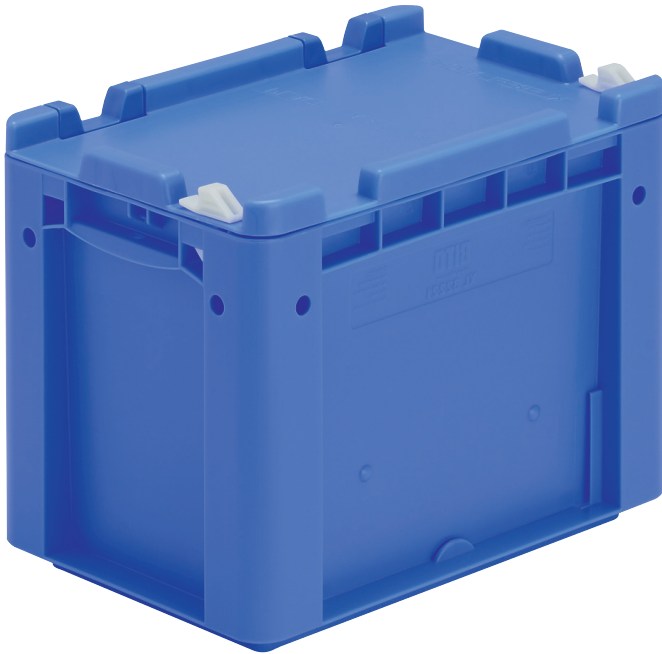

European size stacking containers XL, hinged on one side and closed with 2 snap-on fixtures on the other side

XL32221ASDV | Data sheet

Pos. Dimensions, tolerances as specified in DIN 16901

Pos.	Dimensions, tolerances as specified in DIN 16901	
A	Outside length top	300 mm
B	Outside width top	200 mm
C	Height	238 mm

Product features	*Load capacity as specified in EN 13117
Weight	1.06 kg
*Load capacity	15 kg
Volume	8.3 litres
Warranty	5 year BITO QUALITY
ESD	ESD version upon request
Temperature range	-20°C to +90°C
Food safety	✓
Material	PP
Stock item	✓
Pcs/pack	1
colour	blue
Ref. no.	43-30413

Other colours / special colours on request

Dimensions, tolerances as specified in DIN 16901	
Outside length top	300 mm
Outside width top	200 mm
Height	238 mm
Inside length top	268 mm
Inside width top	168 mm
Inside height	217 mm

Information & Service
www.bito.com

BITO
LAGERTECHNIK

European size stacking containers XL, hinged on one side and closed with 2 snap-on fixtures on the other side

XL32221ASDV | Accessories

Covers for palletised loads