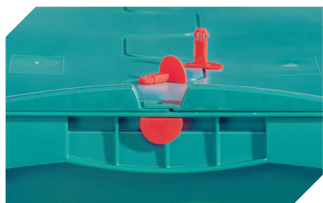

Information & Service
www.bitto.com

BITO
 STORAGE
 SYSTEMS

Small parts containers KLT with ribbed base, with hinged two-part lid

KLTD64120R | Accessories

Labels

suited for BITOBOX XL and KLT with a height of at least 170 mm

W 210 x H 74 mm

43-14557

Security seals

for European size stacking containers XL and small parts containers KLT

9-16271

Slot-in divider strips

Material thickness 5 mm

L 1150 x H 50 mm