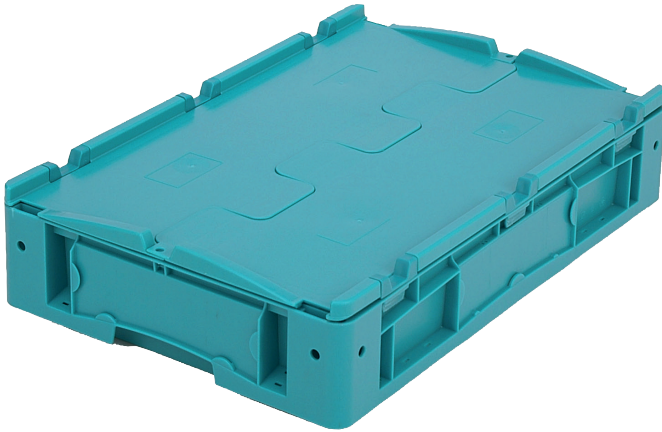

Small parts containers KLT with ribbed base, with hinged two-part lid

KLTD64120R | Data sheet

Pos. Dimensions, tolerances as specified in DIN 16901

Pos.	Dimensions, tolerances as specified in DIN 16901	
A	Outside length top	600 mm
B	Outside width top	400 mm
C	Height	138 mm

Product features

Weight	3.12 kg
*Stacking load	500 kg
*Load capacity	50 kg
Volume	16 litres
Warranty	5 year BITO QUALITY
ESD	ESD version upon request
Temperature range	-20°C to +80°C
Food safety	✓
Material	PP
Stock item	✓
Pcs/pack	1
colour	turquoise
Ref. no.	9-18099

Information & Service
www.bitto.com

BITO
 STORAGE
 SYSTEMS

Small parts containers KLT with ribbed base, with hinged two-part lid

KLTD64120R | Accessories

Labels

suited for BITOBOX XL and KLT with a height of at least 170 mm

Transport dollies

rubber wheels

L 620 x W 420 mm

43-21883

Document pockets

self-adhesive

3 sides open

L 175 x W 105 mm