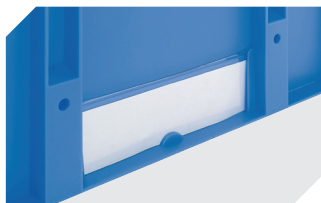

Label covers

for European size stacking containers XL and small parts containers KLT

W 209 x H 67 mm

9-20053