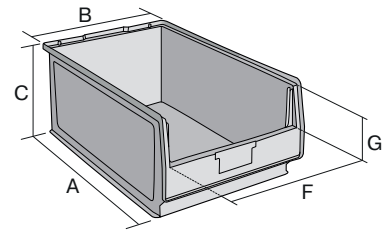

# Storage bins PK, including handle PK1 | Data sheet

Pos. Dimensions, tolerances as specified in DIN 16901

A	Outside length top	500 mm
B	Outside width top	310 mm
C	Height	300 mm

## Product features

Weight	2.07 kg
Volume	38 litres
ESD	No
Food safety	-
Material	PE
Stock item	✓
Pcs/pack	4
colour	blue
Ref. no.	2-1410

Other colours / special colours on request

All written or verbal information about product properties and product application are given to the best of our knowledge. This information is based on our experience and cannot be warranted as the sole binding product properties. It is the customer's responsibility to check whether the ordered goods are suitable for the intended use. All measurements are subject to variations within the scope of the applicable manufacturing tolerances.

## Dimensions, tolerances as specified in DIN 16901

Outside length top	500 mm
Outside width top	310 mm
Height	300 mm
Inside length top	438 mm
Inside width top	280 mm
Inside height	293 mm

Information & Service  
[www.bitocom](http://www.bitocom)

## Storage bins PK, including handle **PK1** | Accessories

**Insertable windows**  
for storage bins PK  
L 279.5 x W 23 x H 122 mm  
**2-1113**

**Dust covers**  
for storage bins PK  
L 450 x W 300 x H 2 mm  
**2-1124**