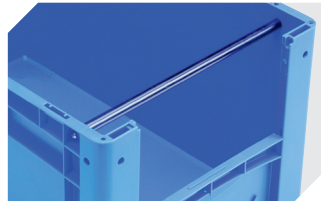

**Insertable windows**  
for European size stacking containers XL  
**43-18586**

**Label covers**  
for European size stacking containers XL  
and small parts containers KLT  
W 209 x H 67 mm  
**9-20053**

**Drop-on lids**  
for European size stacking containers XL  
L 600 x W 400 mm  
**43-20301**

**Grip closures**  
for European size stacking containers XL  
with a height of 320 and 420 mm  
**43-31448**