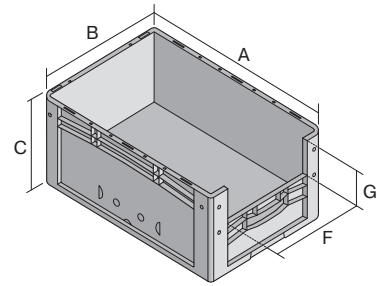

# European size stacking containers XL, with short side pick opening

## XL64424 | Data sheet

Pos. Dimensions, tolerances as specified in DIN 16901

Pos.	Dimensions, tolerances as specified in DIN 16901	
A	Outside length top	600 mm
B	Outside width top	400 mm
C	Height	420 mm
F	Width of view and pick opening	274 mm
G	Height of view and pick opening	206 mm

Product features	*Load capacity as specified in EN 13117
Weight	2.95 kg
*Stacking load	250 kg
*Load capacity	20 kg
Volume	82 litres
Warranty	5 year BITO QUALITY
ESD	ESD version upon request
Temperature range	-20°C to +80°C
Food safety	✓
Material	PP
Stock item	✓
Pcs/pack	1
colour	red
Ref. no.	43-14993

Other colours / special colours on request

Dimensions, tolerances as specified in DIN 16901	
Outside length top	600 mm
Outside width top	400 mm
Height	420 mm
Inside length top	568 mm
Inside width top	368 mm
Inside height	416 mm
Pick opening W x H	274 x 206 mm