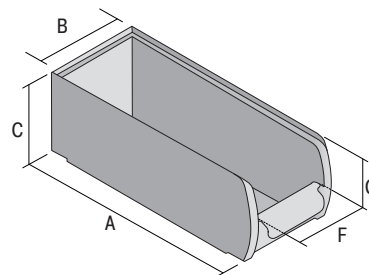

C-item bins CTB, from sunflower compound (SFC), grey

CTB41514SFC | Data sheet

Pos. Dimensions, tolerances as specified in DIN 16901

Pos.	Dimensions, tolerances as specified in DIN 16901	
A	Outside length top	400 mm
B	Outside width top	156 mm
C	Height	140 mm

Product features	*Load capacity as specified in EN 13117
Weight	0.60 kg
*Stacking load	100 kg
*Load capacity	15 kg
Volume	5.7 litres
Warranty	5 year BITO QUALITY
ESD	No
Temperature range	-20°C to +80°C
Food safety	✓
Material	SFC
Stock item	✓
Pcs/pack	12
colour	grey
Ref. no.	C0240-0006

Other colours / special colours on request

Dimensions, tolerances as specified in DIN 16901	
Outside length top	400 mm
Outside width top	156 mm
Height	140 mm
Inside length top	350 mm
Inside width top	127 mm
Inside height	129 mm