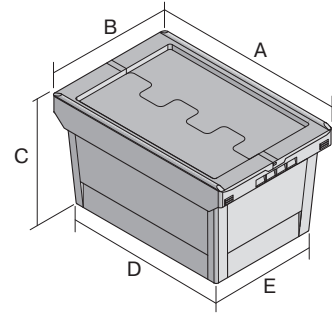

## MBD86421 BS1 | Data sheet

Pos. Dimensions, tolerances as specified in DIN 16901

Pos.	Dimensions, tolerances as specified in DIN 16901	
A	Outside length top	800 mm
B	Outside width top	600 mm
C	Height	453 mm
D	Base length outside	690 mm
E	Base width outside	508 mm

Product features	*Load capacity as specified in EN 13117
Weight	8.55 kg
*Stacking load	300 kg
*Load capacity	50 kg
Volume	158 litres
ESD	No
Food safety	-
Material	PP
Stock item	✓
Pcs/pack	1
colour	dove blue
Ref. no.	6-20291

Other colours / special colours on request

Dimensions, tolerances as specified in DIN 16901	
Outside length top	800 mm
Outside width top	600 mm
Height	453 mm

Information & Service  
[www.bitocom](http://www.bitocom)