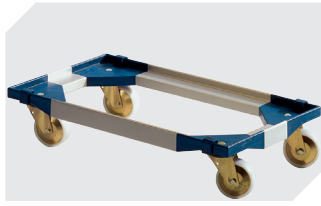

Transport dollies
for multi-purpose containers sized
800 x 400 mm and 800 x 600 mm
L 720 x W 540 mm
6-19439