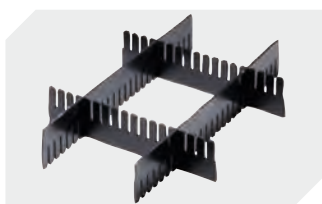

Information & Service
www.bitto.com

BITO
 STORAGE
 SYSTEMS

Small parts containers KLT with double base, with hinged two-part lid

KLTD43270D | Accessories

Locking systems BS
for small parts containers KLT
7-14434

Labels
W 210 x H 74 mm
43-14557

Transport dolly
polypropylene wheels
L 620 x W 420 mm
43-1491

Slot-in divider strips
Material thickness 5 mm
L 1150 x H 180 mm
7-15509

Security seals
for European size stacking containers
XL and small parts containers KLT
9-16271

Slot-in divider strips
Material thickness 5 mm
L 1150 x H 50 mm
43-18417

Slot-in divider strips
Material thickness 5 mm
L 1150 x H 80 mm
43-18418

Slot-in divider strips
Material thickness 10 mm
L 950 x H 55 mm
43-18419