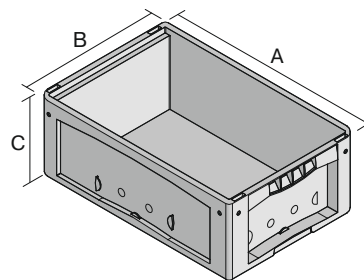

Small parts containers KLT with double base, with hinged two-part lid

KLTD43270D | Data sheet

Pos. Dimensions, Tolerances as specified in DIN 16901

Pos.	Dimensions, Tolerances as specified in DIN 16901	
A	Outside length top	400 mm
B	Outside width top	300 mm
C	Height	288 mm

Features	*Load capacity as specified in EN 13117
Proper weight	2.35 kg
*Stacking load	300 kg
*Load capacity	75 kg
Volume	20 Litres
Warranty	5 year BITO QUALITY
ESD	ESD version upon request
Temperature range	-20°C to +60°C
Food safety	✓
Material	PP
Stock item	-
Pcs/pack	1
Colour	turquoise
Ref. no.	9-17507

Other colours / special colours on request

Dimensions, Tolerances as specified in DIN 16901	
Outside length top	400 mm
Outside width top	300 mm
Height	288 mm
Inside length top	341 mm
Inside width top	268 mm
Inside height	250 mm

Labels
W 210 x H 74 mm
43-14557

Transport dolly
polypropylene wheels
L 620 x W 420 mm
43-1491

Slot-in divider strips
Material thickness 5 mm
L 1150 x H 180 mm
7-15509

Security seals
for European size stacking containers
XL and small parts containers KLT
9-16271