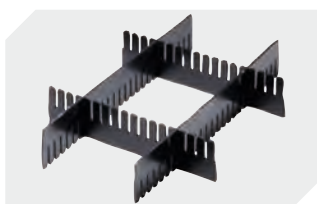

Information & Service
www.bitto.com

BITO
 STORAGE
 SYSTEMS

Small parts containers KLT with double base, with hinged two-part lid

KLTD43270D | Accessories

Locking systems BS
for small parts containers KLT
7-14434

Labels
W 210 x H 74 mm
43-14557

Transport dolly
polypropylene wheels
L 620 x W 420 mm
43-1491

Slot-in divider strips
Material thickness 5 mm
L 1150 x H 180 mm
7-15509

Security seals
for European size stacking containers
XL and small parts containers KLT
9-16271

Slot-in divider strips
Material thickness 5 mm
L 1150 x H 50 mm
43-18417

Slot-in divider strips
Material thickness 5 mm
L 1150 x H 80 mm
43-18418

Slot-in divider strips
Material thickness 10 mm
L 950 x H 55 mm
43-18419