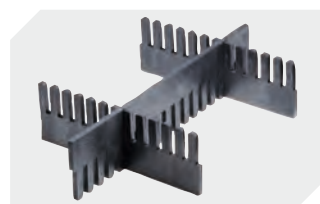

Information & Service
www.bitto.com

BITO
 STORAGE
 SYSTEMS

Small parts containers KLT with double base, with hinged two-part lid

KLTD43270D | Accessories

Locking systems BS
for small parts containers KLT
7-14434

Labels
W 210 x H 74 mm
43-14557

Transport dolly
polypropylene wheels
L 620 x W 420 mm
43-1491

Slot-in divider strips
Material thickness 5 mm
L 1150 x H 180 mm
7-15509

Security seals
for European size stacking containers
XL and small parts containers KLT
9-16271

Slot-in divider strips
Material thickness 5 mm
L 1150 x H 50 mm
43-18417

Slot-in divider strips
Material thickness 5 mm
L 1150 x H 80 mm
43-18418

Slot-in divider strips
Material thickness 10 mm
L 950 x H 55 mm
43-18419