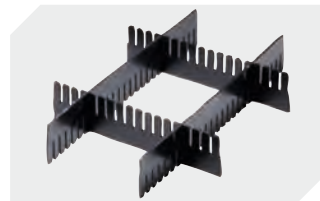

Information & Service
www.bitto.com

BITO
 STORAGE
 SYSTEMS

Small parts containers KLT with double base, with hinged two-part lid

KLTD43270D | Accessories

Locking systems BS
for small parts containers KLT
7-14434

Labels
W 210 x H 74 mm
43-14557

Transport dolly
polypropylene wheels
L 620 x W 420 mm
43-1491

Slot-in divider strips
Material thickness 5 mm
L 1150 x H 180 mm
7-15509

Security seals
for European size stacking containers
XL and small parts containers KLT
9-16271

Slot-in divider strips
Material thickness 5 mm
L 1150 x H 50 mm
43-18417

Slot-in divider strips
Material thickness 5 mm
L 1150 x H 80 mm
43-18418

Slot-in divider strips
Material thickness 10 mm
L 950 x H 55 mm
43-18419