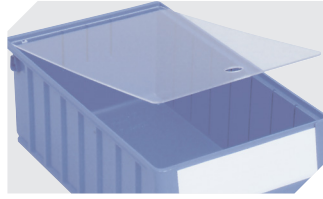

* Load capacity data according to EN 13117 refer to an ambient temperature of 23 °C.

Information & Service
www.bito.com

BITO
 STORAGE
 SYSTEMS

Storage and handling bins RK Eco

RK4109Eco | Accessories

Label covers
for storage and handling bins RK
L 84 x W 40 mm
3-1062

Dust covers
for storage and handling bins RK
L 365 x W 106 mm
3-1128

Carry/safety handle
for storage and handling bins RK
3-1514

Cross dividers
for storage and handling bins RK
3-1588

Label sheets
W 84 x H 39 mm
46-20768