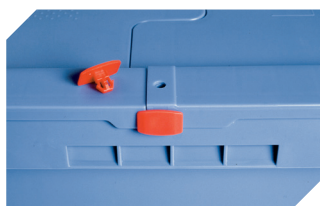

Information & Service
www.bitto.com

BITO
 STORAGE
 SYSTEMS

Multi-purpose containers MB, with hinged two-part lid

MBD43221 | Accessories

Security seals

MBP1 - suited for BITOBOX MB
6-10810

Connector clips

6-15625

Security seals

MBP2 - suited for BITOBOX MB
6-15705

Security seals

MBP2-L - suited for BITOBOX MB,
XL, SL
6-19162

Transport dolly

for multi-purpose containers sized
800 x 400 mm and 800 x 600 mm
L 720 x W 540 mm
6-19439

Locking clips

suited for BITOBOX MB
6-20299

Document pockets

self-adhesive
2 sides open
L 145 x W 100 mm
46-21108

Barcoded security seals

MBP3 - suited for BITOBOX MBs in all
sizes and XLs 800 x 600 mm
6-31550