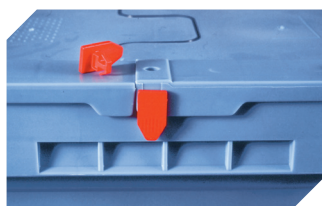

Other colours / special colours on request

Dimensions, tolerances as specified in DIN 16901	
Outside length top	410 mm
Outside width top	300 mm
Height	240 mm
Inside length top	349 mm
Inside width top	271 mm
Inside length base	313 mm
Inside width base	235 mm
Height of stacking rim	50 mm

Information & Service
www.bitto.com

BITO
 STORAGE
 SYSTEMS

Multi-purpose containers MB, with hinged two-part lid

MBD43221 | Accessories

Security seals

MBP1 - suited for BITOBOX MB
6-10810

Connector clips

6-15625