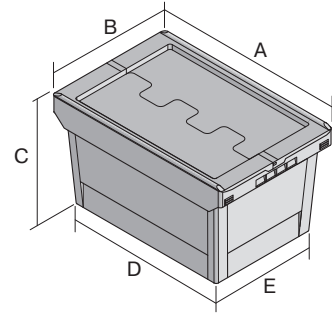

Multi-purpose containers MB, with hinged two-part lid

MBD43221 | Data sheet

Pos. Dimensions, tolerances as specified in DIN 16901

Pos.	Dimensions, tolerances as specified in DIN 16901	
A	Outside length top	410 mm
B	Outside width top	300 mm
C	Height	240 mm
D	Base length outside	318 mm
E	Base width outside	240 mm

Product features	*Load capacity as specified in EN 13117
Weight	1.47 kg
*Stacking load	150 kg
*Load capacity	20 kg
Volume	18 litres
Warranty	5 year BITO QUALITY
ESD	ESD version upon request
Temperature range	-20°C to +90°C
Food safety	✓
Material	PP
Stock item	✓
Pcs/pallet	156
Pcs/pack	1
colour	dove blue
Ref. no.	6-11123

Other colours / special colours on request

Dimensions, tolerances as specified in DIN 16901	
Outside length top	410 mm
Outside width top	300 mm
Height	240 mm
Inside length top	349 mm
Inside width top	271 mm
Inside length base	313 mm
Inside width base	235 mm
Height of stacking rim	50 mm

Printed message	
Pad printing area on short side (front)	150 x 100 mm
Pad printing area on short side (rear)	150 x 100 mm
Pad printing area on long side	240 x 100 mm
Screen printing area on short side	120 x 50 mm
Screen printing area on short side (rear)	120 x 50 mm
Screen printing area on long side	200 x 80 mm
Hot foil printing area on short side (front)	150 x 100 mm
Hot foil printing area on short side (rear)	150 x 100 mm
Hot foil printing area on long side	240 x 100 mm
Injection mold printing area on long side	110 x 25 mm