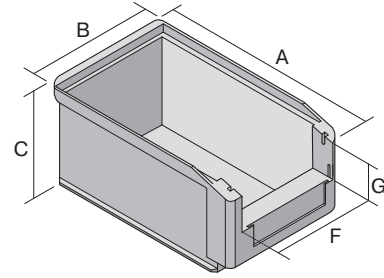

# SK1610 | Data sheet

Pos. Dimensions, tolerances as specified in DIN 16901

Pos.	Dimensions, tolerances as specified in DIN 16901	
A	Outside length top	160 mm
B	Outside width top	103 mm
C	Height	75 mm
F	Width of view and pick opening	78 mm
G	Height of view and pick opening	31 mm

### Product features

Weight	0.09 kg
*Load capacity	2 kg
Volume	0.8 litres
Warranty	5 year BITO QUALITY
ESD	ESD version upon request
Temperature range	-20°C to +80°C
Food safety	✓
Material	PP
Stock item	-
Pcs/pallet	1000
Pcs/pack	40
colour	green
Ref. no.	2-1447

### Dimensions, tolerances as specified in DIN 16901

Outside length top	160 mm
Outside width top	103 mm
Height	75 mm
Inside length top	139 mm
Inside width top	87 mm
Inside length base	136 mm
Inside width base	85 mm
Inside height	68 mm
Stacking height	68 mm
Height below handle	13 mm
Pick opening W x H	78 x 31 mm
Label dimensions L x W	70 x 20 mm