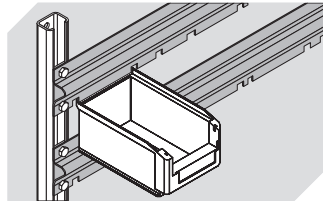

# SK1610 | Accessories

**Label covers**  
for storage bins SK  
L 71 x W 21 mm  
**2-1061**

**Insertable windows**  
for storage bins SK  
**2-1108**

**Drop-on lids**  
for storage bins SK  
L 149 x W 98/77 mm  
**2-19870**

**Label sheets**  
W 70.5 x H 20 mm  
**46-20774**

**Louvred panel uprights**  
L 1000 x W 35 x H 25 mm  
**8-5928**

**Bin suspension rails**  
L 1126 mm  
**8-7869**

Information & Service  
**www.bitocom**