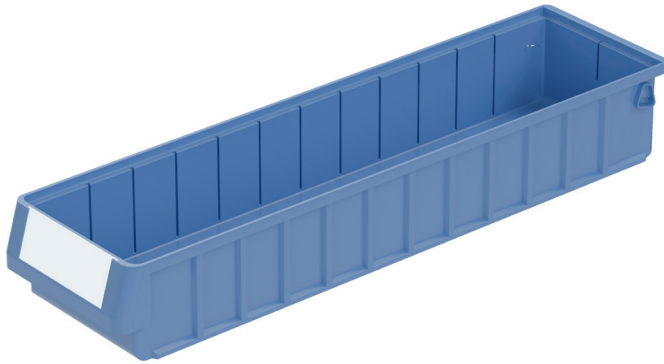

# Storage and handling bins RK RK61509 | Data sheet

Pos. Dimensions, tolerances as specified in DIN 16901

|   |                    |        |
|---|--------------------|--------|
| A | Outside length top | 600 mm |
| B | Outside width top  | 156 mm |
| C | Height             | 90 mm  |

## Product features

|                   |                          |
|-------------------|--------------------------|
| Weight            | 0.56 kg                  |
| *Stacking load    | 18 kg                    |
| *Load capacity    | 6 kg                     |
| Volume            | 6.0 litres               |
| Warranty          | 5 year BITO QUALITY      |
| ESD               | ESD version upon request |
| Temperature range | -20°C to +80°C           |
| Food safety       | ✓                        |
| Material          | PP                       |
| Stock item        | -                        |
| Pcs/pack          | 12                       |
| colour            | dove blue                |
| Ref. no.          | 3-22695                  |