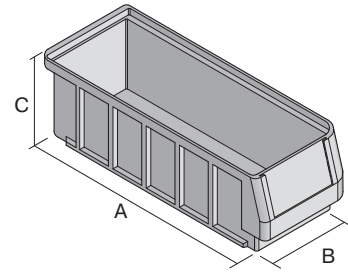

# Storage and handling bins RK RK61509 | Data sheet

Pos. Dimensions, tolerances as specified in DIN 16901

|   |                    |        |
|---|--------------------|--------|
| A | Outside length top | 600 mm |
| B | Outside width top  | 156 mm |
| C | Height             | 90 mm  |

## Product features

|                   |                          |
|-------------------|--------------------------|
| Weight            | 0.56 kg                  |
| *Stacking load    | 18 kg                    |
| *Load capacity    | 6 kg                     |
| Volume            | 6.0 litres               |
| Warranty          | 5 year BITO QUALITY      |
| ESD               | ESD version upon request |
| Temperature range | -20°C to +80°C           |
| Food safety       | ✓                        |
| Material          | PP                       |
| Stock item        | -                        |
| Pcs/pack          | 12                       |
| colour            | dove blue                |
| Ref. no.          | 3-22695                  |

## Dimensions, tolerances as specified in DIN 16901

|                    |        |
|--------------------|--------|
| Outside length top | 600 mm |
| Outside width top  | 156 mm |
| Height             | 90 mm  |
| Inside length top  | 556 mm |
| Inside width top   | 133 mm |
| Inside height      | 80 mm  |