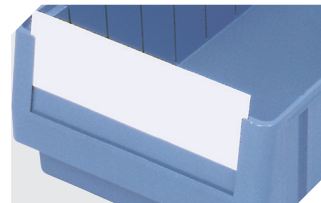

**Label covers**  
for storage and handling bins RK  
L 115 x W 40 mm  
**3-22681**

**Dust covers**  
for storage and handling bins RK  
L 567 x W 146 mm  
**3-30203**

**Carry/safety handle**  
for storage and handling bins RK and  
CTB bins  
**3-31314**