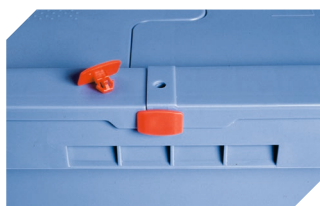

Information & Service
www.bitto.com

BITO
 STORAGE
 SYSTEMS

Multi-purpose containers MB, with hinged two-part lid

MBD43221 | Accessories

Security seals

MBP1 - suited for BITOBOX MB
6-10810

Connector clips

6-15625

Security seals

MBP2 - suited for BITOBOX MB
6-15705

Security seals

MBP2-N - suited for BITOBOX MB,
XL, SL
6-19162

Transport dolly

for multi-purpose containers sized
800 x 400 mm and 800 x 600 mm
L 720 x W 540 mm
6-19439

Locking clips

suited for BITOBOX MB
6-20299

Document pockets

self-adhesive
2 sides open
L 145 x W 100 mm
46-21108

Barcoded security seals

MBP3 - suited for BITOBOX MB and XL
800 x 600 mm
6-31550

Document pockets