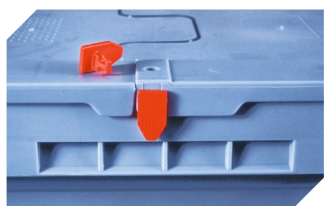

Product features	*Load capacity as specified in EN 13117
Proper weight	1.68 kg
*Stacking load	150 kg
*Load capacity	20 kg
Volume	18 Litres
Warranty	5 year BITO QUALITY
ESD	ESD version upon request
Temperature range	-20°C to +90°C
Food safety	✓
Material	PP
Stock item	✓
Pcs/pallet	156
Pcs/pack	1
Colour	dove blue
Ref. no.	6-11123

Other colours / special colours on request

Dimensions, tolerances as specified in DIN 16901	
Outside length top	410 mm
Outside width top	300 mm
Height	240 mm
Inside length top	313 mm
Inside width top	235 mm
Inside length base	313 mm
Inside width base	235 mm
Height of stacking rim	50 mm

Information & Service
www.bitto.com

BITO
 STORAGE
 SYSTEMS

Multi-purpose containers MB, with hinged two-part lid

MBD43221 | Accessories

Security seals

MBP1 - suited for BITOBOX MB
6-10810

Connector clips

6-15625