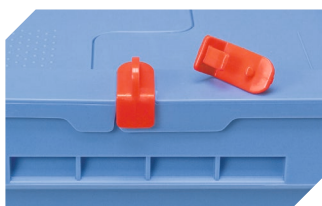

Information & Service
www.bitto.com

BITO
 STORAGE
 SYSTEMS

Multi-purpose containers MB, with hinged two-part lid

MBD43221 | Accessories

Security seals

MBP1 - suited for BITOBOX MB
6-10810

Connector clips

6-15625

Security seals

MBP2 - suited for BITOBOX MB
6-15705

Security seals

MBP2-N - suited for BITOBOX MB,
XL, SL
6-19162

Transport dolly

for multi-purpose containers sized
800 x 400 mm and 800 x 600 mm
L 720 x W 540 mm
6-19439

Locking clips

suited for BITOBOX MB
6-20299

Document pockets

self-adhesive
2 sides open
L 145 x W 100 mm
46-21108

Barcoded security seals

MBP3 - suited for BITOBOX MB and XL
800 x 600 mm
6-31550

Document pockets