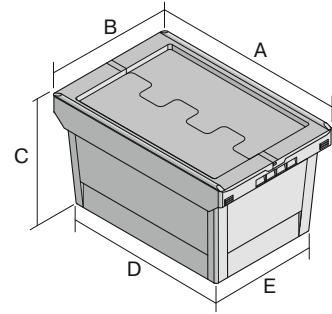

Multi-purpose containers MB, with hinged two-part lid

MBD43221 | Data sheet

Pos. Dimensions, tolerances as specified in DIN 16901

Pos.	Dimensions, tolerances as specified in DIN 16901	
A	Outside length top	410 mm
B	Outside width top	300 mm
C	Height	240 mm
D	Base length outside	318 mm
E	Base width outside	240 mm

Product features	*Load capacity as specified in EN 13117
Proper weight	1.68 kg
*Stacking load	150 kg
*Load capacity	20 kg
Volume	18 Litres
Warranty	5 year BITO QUALITY
ESD	ESD version upon request
Temperature range	-20°C to +90°C
Food safety	✓
Material	PP
Stock item	✓
Pcs/pallet	156
Pcs/pack	1
Colour	dove blue
Ref. no.	6-11123

Other colours / special colours on request

Dimensions, tolerances as specified in DIN 16901	
Outside length top	410 mm
Outside width top	300 mm
Height	240 mm
Inside length top	313 mm
Inside width top	235 mm
Inside length base	313 mm
Inside width base	235 mm
Height of stacking rim	50 mm

self-adhesive
3 sides open
L 175 x W 105 mm
6-5031